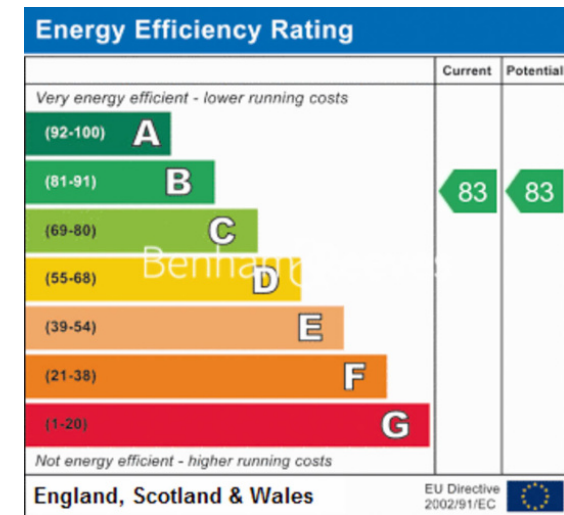

Benham & Reeves

Canaletto Tower, City Road, EC1V

£635 per week, £2,752 per month + fees

www.benhams.com

00754-608CT.EC1V - 6TH FLOOR
 TOTAL APPROX. FLOOR AREA 658 SQ.FT. (61.1 SQ.M.)
 Whilst every attempt has been made to ensure the accuracy of the floor plan contained here, measurements of doors, windows, rooms and any other items are approximate and no responsibility is taken for any error, omission, or mis-statement. This plan is for illustrative purposes only and should be used as such by any prospective purchaser. The services, systems and appliances shown have not been tested and no guarantee as to their operability or efficiency can be given
 Made with Metropix ©2016