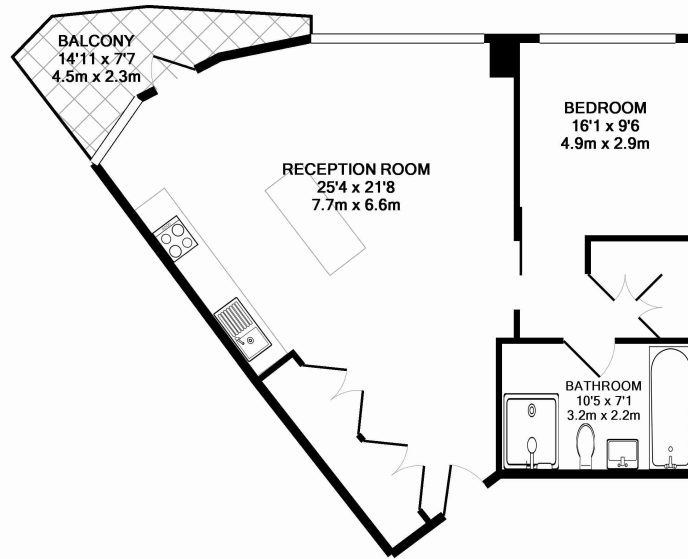

Benham & Reeves

Canaletto Tower, City Road, EC1V

£635 per week, £2,752 per month + fees

www.benhams.com

00754-608CT.EC1V - 6TH FLOOR
 TOTAL APPROX. FLOOR AREA 658 SQ.FT. (61.1 SQ.M.)
 Whilst every attempt has been made to ensure the accuracy of the floor plan contained here, measurements of doors, windows, rooms and any other items are approximate and no responsibility is taken for any error, omission, or mis-statement. This plan is for illustrative purposes only and should be used as such by any prospective purchaser. The services, systems and appliances shown have not been tested and no guarantee as to their operability or efficiency can be given
 Made with Metropix ©2016