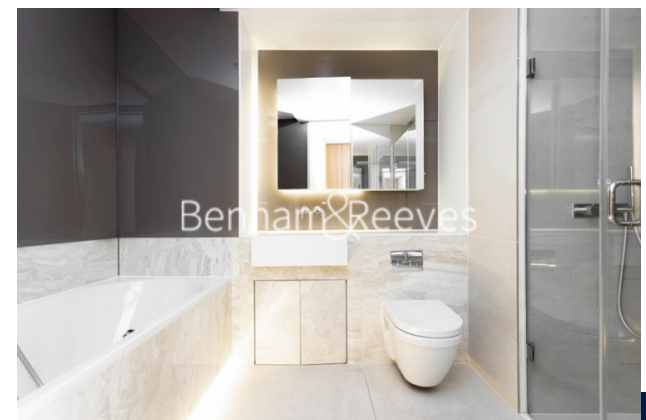

🛏️ 1 Bedroom   🚿 1 Bathroom   🛋️ Furnished

Luxury apartment with private residents' club and roof garden terrace, situated within the highly sought-after development a short walk from Angel, Old Street, and Shoreditch with excellent transport links to The City.

Please [click here](#) for full detail

Property features

Luxury Apartment | Large Bedroom with a Fitted Wardrobe | Bright and Spacious Living Space | Open Plan Fitted Kitchen | Private Balcony | EPC-B | Wooden floors & floor to ceiling Windows | Residents Pool, Gym, Roof Terrace | 24-Hour Concierge | Old Street Station Nearby

For more information about this property, please call our City branch on

020 7213 9700

Redress & Client Money Protection :

Benham and Reeves are members of The Property Ombudsman redress scheme and have Client Money protection with ARLA Propertymark. You can find more information on our website at <https://www.benhams.com/membership/>

Benham & Reeves