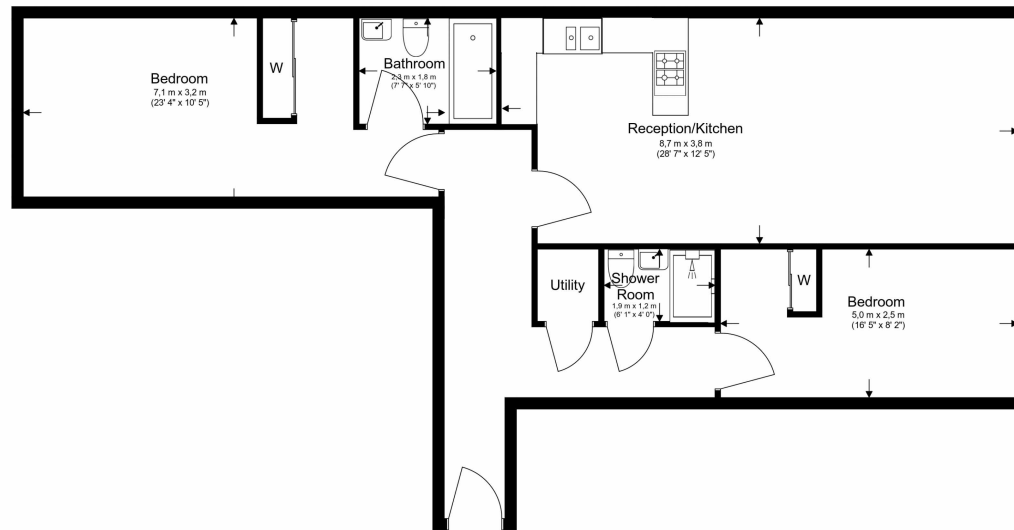

Theobalds Road, City, WC1X

£900 per week, £3,900 per month + fees

www.benhams.com

3rd Floor
Total Gross Internal Area
85.2 Sq/m - 917 Sq/ft

Energy Efficiency Rating		
	Current	Potential
Very energy efficient - lower running costs		
(92 plus) A		
(81-91) B	87	87
(69-80) C		
(55-68) D		
(39-54) E		
(21-38) F		
(1-20) G		
Not energy efficient - higher running costs		
England & Wales	EU Directive 2002/91/EC	

London branches open six days a week Mon - Sat

Canary Wharf | City | Colindale | Dartmouth Park | Ealing | Fulham
Hammersmith | Hampstead | Highgate | Hyde Park | Kensington | Kew
Knightsbridge | Nine Elms | Shoreditch | Southall | Surrey Quays
Wapping | Wembley | White City | Woolwich

International offices

China | Hong Kong SAR | India | Indonesia | Qatar | Malaysia | Middle East |
Singapore | South Africa | Thailand | Turkey

Benham & Reeves