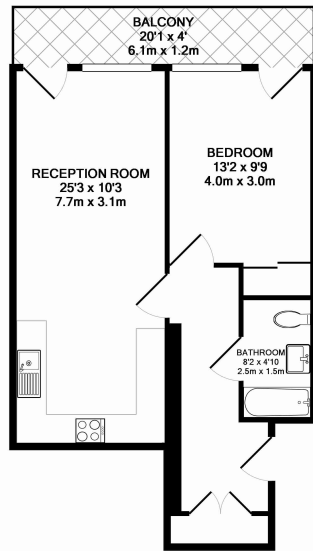

Seward Street, Clerkenwell, EC1V

£577 per week, £2,500 per month + fees

www.benhams.com