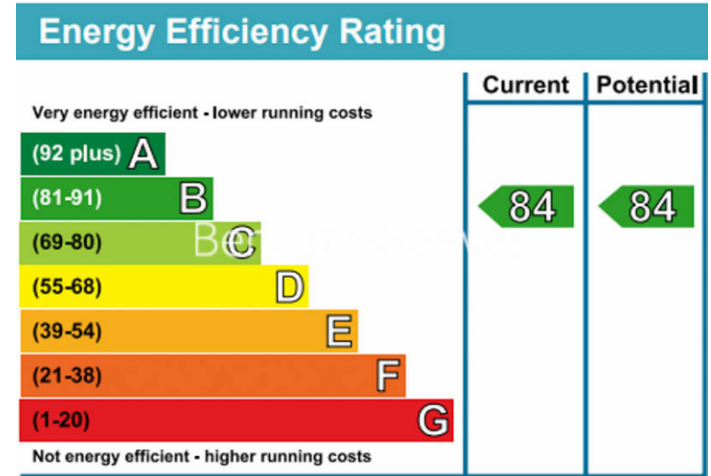

London branches open six days a week Mon - Sat

Canary Wharf | City | Colindale | Dartmouth Park | Ealing | Fulham
Hammersmith | Hampstead | Highgate | Hyde Park | Kensington | Kew
Knightsbridge | Nine Elms | Shoreditch | Southall | Surrey Quays
Wapping | Wembley | White City | Woolwich

International offices

China | Hong Kong SAR | India | Indonesia | Qatar | Malaysia | Middle East |
Singapore | South Africa | Thailand | Turkey

Benham & Reeves