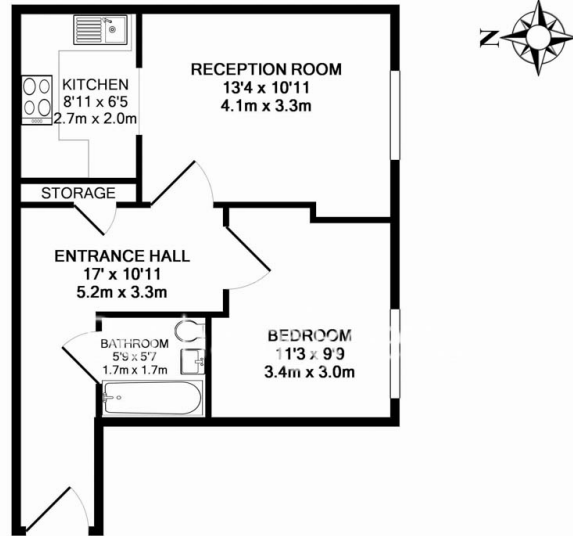

Needleman Close, Colindale, NW9

£320 per week, £1,387 per month + fees

www.benhams.com

54CC.NW9 - 3RD FLOOR
TOTAL APPROX. FLOOR AREA 447 SQ.FT. (41.6 SQ.M.)