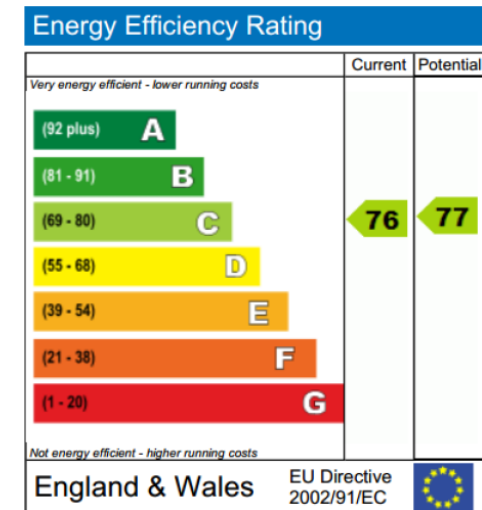

Boulevard Drive, Colindale, NW9

£250 per week, £1,083 per month + fees

www.benhams.com

AMELIA HOUSE - BEAUFORT PARK
TOTAL APPROX. FLOOR AREA 252 SQ.FT. (23.4 SQ.M.)

Whilst every attempt has been made to ensure the accuracy of the floor plan contained here, measurements of doors, windows, rooms and any other items are approximate and no responsibility is taken for any error, omission, or mis-statement. This plan is for illustrative purposes only and should be used as such by any prospective purchaser. The services, systems and appliances shown have not been tested and no guarantee as to their operability or efficiency can be given
Made with Metropix ©2014

London branches open six days a week Mon - Sat

Canary Wharf | City | Colindale | Dartmouth Park | Ealing | Fulham
Hammersmith | Hampstead | Highgate | Hyde Park | Kensington | Kew
Knightsbridge | Nine Elms | Shoreditch | Southall | Surrey Quays
Wapping | Wembley | White City | Woolwich

International offices

China | Hong Kong SAR | India | Indonesia | Qatar | Malaysia | Middle East |
Singapore | South Africa | Thailand | Turkey

Benham & Reeves