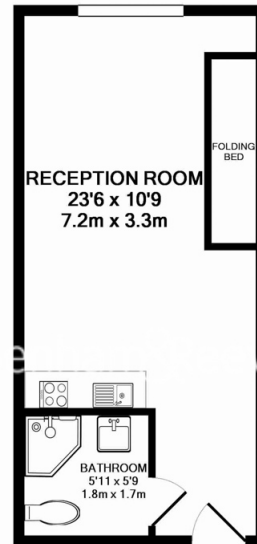

Benham & Reeves

Boulevard Drive, Colindale, NW9

£250 per week, £1,083 per month + fees

www.benhams.com

AMELIA HOUSE - BEAUFORT PARK
TOTAL APPROX. FLOOR AREA 252 SQ.FT. (23.4 SQ.M.)

Whilst every attempt has been made to ensure the accuracy of the floor plan contained here, measurements of doors, windows, rooms and any other items are approximate and no responsibility is taken for any error, omission, or mis-statement. This plan is for illustrative purposes only and should be used as such by any prospective purchaser. The services, systems and appliances shown have not been tested and no guarantee as to their operability or efficiency can be given
Made with Metropix ©2014