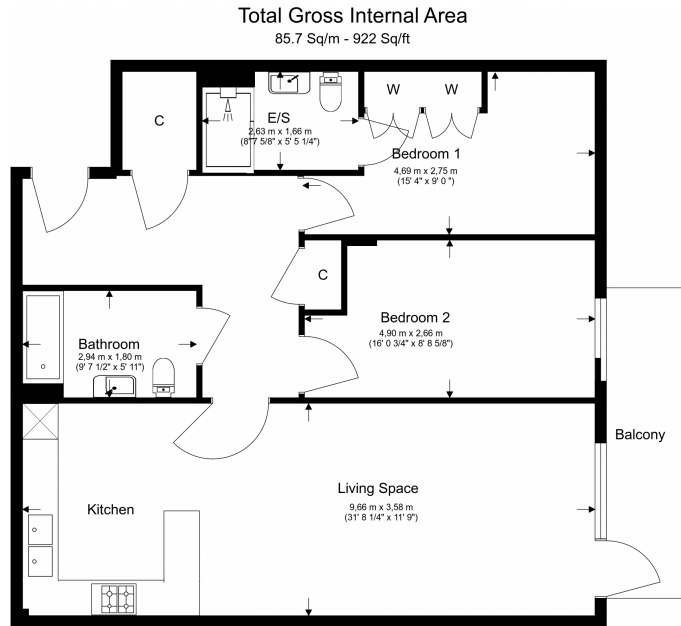

Beaufort Square, Colindale, NW9

£462 per week, £2,002 per month + fees

www.benhams.com