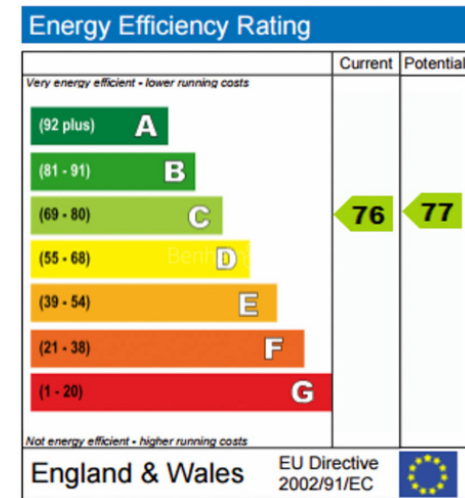

London branches open six days a week Mon - Sat

Canary Wharf | City | Colindale | Dartmouth Park | Ealing | Fulham
Hammersmith | Hampstead | Highgate | Hyde Park | Kensington | Kew
Knightsbridge | Nine Elms | Shoreditch | Southall | Surrey Quays
Wapping | Wembley | White City | Woolwich

International offices

China | Hong Kong SAR | India | Indonesia | Qatar | Malaysia | Middle East |
Singapore | South Africa | Thailand | Turkey

Benham & Reeves