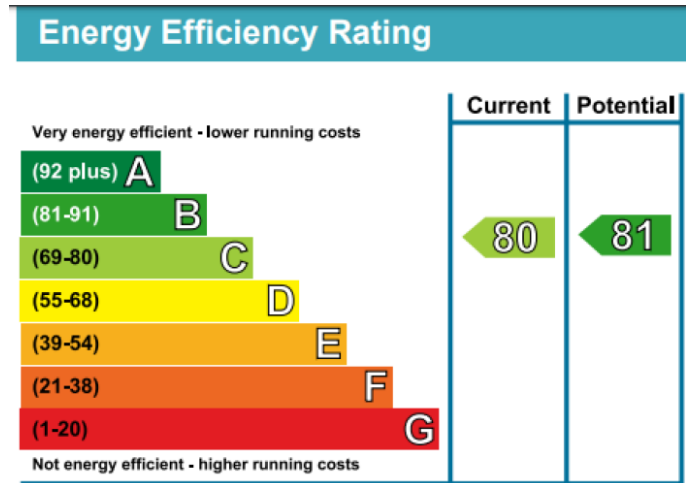

Beaufort Square, Colindale, NW9

£420 per week, £1,820 per month + fees

www.benhams.com

London branches open six days a week Mon - Sat

Canary Wharf | City | Colindale | Dartmouth Park | Ealing | Fulham
Hammersmith | Hampstead | Highgate | Hyde Park | Kensington | Kew
Knightsbridge | Nine Elms | Shoreditch | Southall | Surrey Quays
Wapping | Wembley | White City | Woolwich

International offices

China | Hong Kong SAR | India | Indonesia | Qatar | Malaysia | Middle East |
Singapore | South Africa | Thailand | Turkey