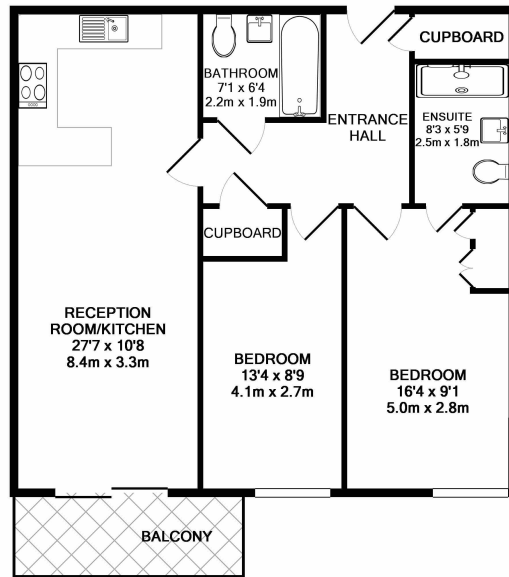

Beaufort Square, Colindale, NW9

£420 per week, £1,820 per month + fees

www.benhams.com

London branches open six days a week Mon - Sat

Canary Wharf | City | Colindale | Dartmouth Park | Ealing | Fulham
Hammersmith | Hampstead | Highgate | Hyde Park | Kensington | Kew
Knightsbridge | Nine Elms | Shoreditch | Southall | Surrey Quays
Wapping | Wembley | White City | Woolwich

International offices

China | Hong Kong SAR | India | Indonesia | Qatar | Malaysia | Middle East |
Singapore | South Africa | Thailand | Turkey