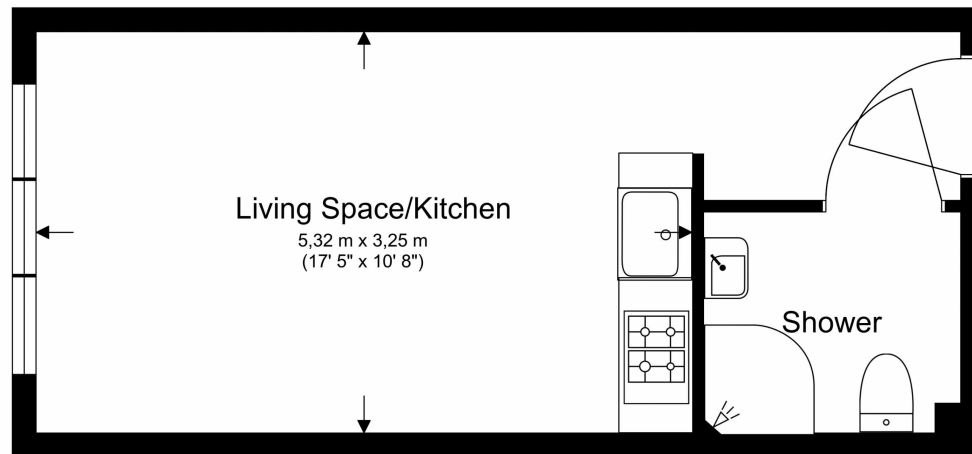

Aerodrome Road, Colindale, NW9

£255 per week, £1,105 per month + fees

www.benhams.com

Total Gross Internal Area
24.4 Sq/m - 262 Sq/ft

Energy Efficiency Rating		
	Current	Potential
<i>Very energy efficient - lower running costs</i>		
(92 plus) A		
(81-91) B		
(69-80) C	80	82
(55-68) D		
(39-54) E		
(21-38) F		
(1-20) G		
<i>Not energy efficient - higher running costs</i>		

London branches open six days a week Mon - Sat

Canary Wharf | City | Colindale | Dartmouth Park | Ealing | Fulham
Hammersmith | Hampstead | Highgate | Hyde Park | Kensington | Kew
Knightsbridge | Nine Elms | Shoreditch | Southall | Surrey Quays
Wapping | Wembley | White City | Woolwich

International offices

China | Hong Kong SAR | India | Indonesia | Qatar | Malaysia | Middle East |
Singapore | South Africa | Thailand | Turkey

Benham & Reeves