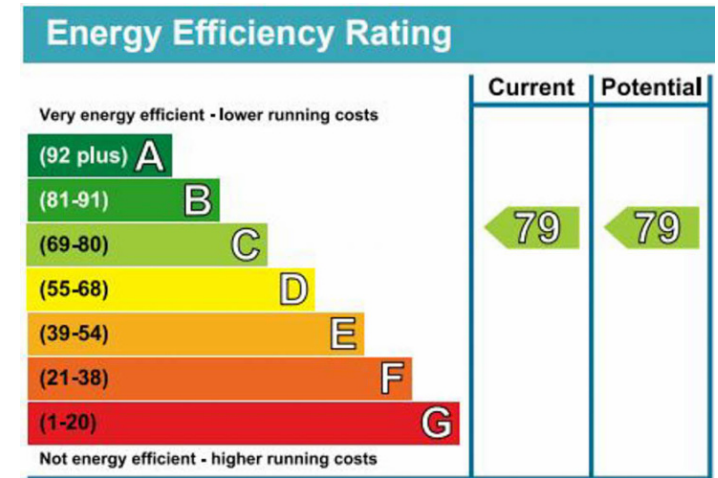

Beaufort Square, Colindale, NW9

£530 per week, £2,297 per month + fees

www.benhams.com

London branches open six days a week Mon - Sat

Canary Wharf | City | Colindale | Dartmouth Park | Ealing | Fulham
Hammersmith | Hampstead | Highgate | Hyde Park | Kensington | Kew
Knightsbridge | Nine Elms | Shoreditch | Southall | Surrey Quays
Wapping | Wembley | White City | Woolwich

International offices

China | Hong Kong SAR | India | Indonesia | Qatar | Malaysia | Middle East |
Singapore | South Africa | Thailand | Turkey