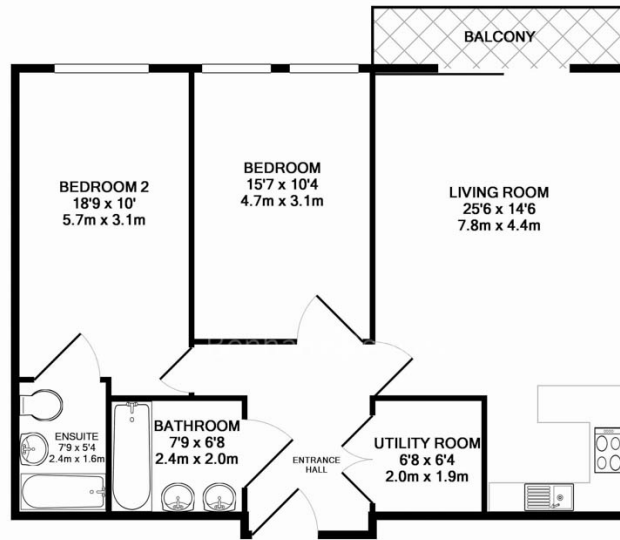

Beaufort Park, Colindale, NW9

£450 per week, £1,950 per month + fees

www.benhams.com

London branches open six days a week Mon - Sat

Canary Wharf | City | Colindale | Dartmouth Park | Ealing | Fulham
Hammersmith | Hampstead | Highgate | Hyde Park | Kensington | Kew
Knightsbridge | Nine Elms | Shoreditch | Southall | Surrey Quays
Wapping | Wembley | White City | Woolwich

International offices

China | Hong Kong SAR | India | Indonesia | Qatar | Malaysia | Middle East |
Singapore | South Africa | Thailand | Turkey