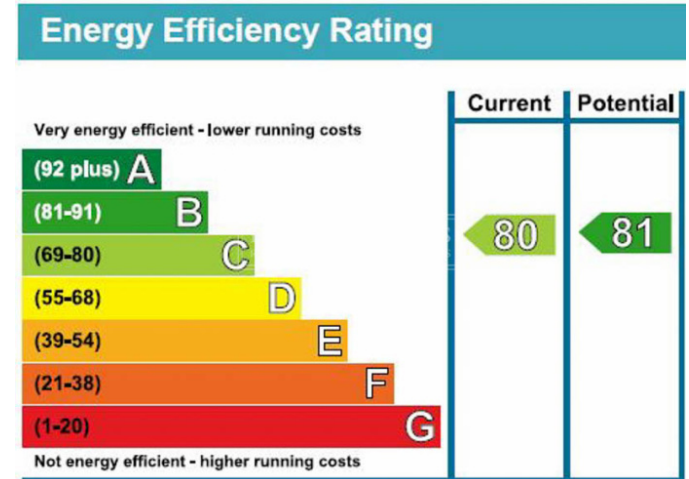

Beaufort Park, Colindale, NW9

£450 per week, £1,950 per month + fees

www.benhams.com

London branches open six days a week Mon - Sat

Canary Wharf | City | Colindale | Dartmouth Park | Ealing | Fulham
Hammersmith | Hampstead | Highgate | Hyde Park | Kensington | Kew
Knightsbridge | Nine Elms | Shoreditch | Southall | Surrey Quays
Wapping | Wembley | White City | Woolwich

International offices

China | Hong Kong SAR | India | Indonesia | Qatar | Malaysia | Middle East |
Singapore | South Africa | Thailand | Turkey