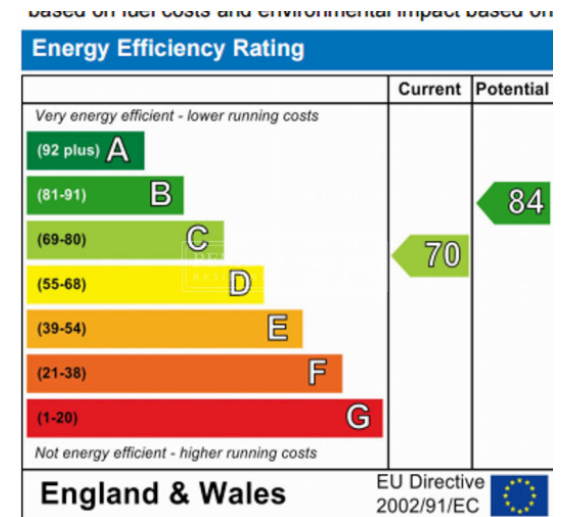

Boulevard Drive, Colindale, NW9

£508 per week, £2,200 per month + fees

www.benhams.com

37AH.BP.NW9
TOTAL APPROX. FLOOR AREA 717 SQ.FT. (66.6 SQ.M.)
Whilst every attempt has been made to ensure the accuracy of the floor plan contained here, measurements of doors, windows, rooms and any other items are approximate and no responsibility is taken for any error, omission, or mis-statement. This plan is for illustrative purposes only and should be used as such by any prospective purchaser. The services, systems and appliances shown have not been tested and no guarantee as to their operability or efficiency can be given
Made with Metropix ©2017

London branches open six days a week Mon - Sat

Canary Wharf | City | Colindale | Dartmouth Park | Ealing | Fulham
Hammersmith | Hampstead | Highgate | Hyde Park | Kensington | Kew
Knightsbridge | Nine Elms | Shoreditch | Southall | Surrey Quays
Wapping | Wembley | White City | Woolwich

International offices

China | Hong Kong SAR | India | Indonesia | Qatar | Malaysia | Middle East |
Singapore | South Africa | Thailand | Turkey

Benham & Reeves