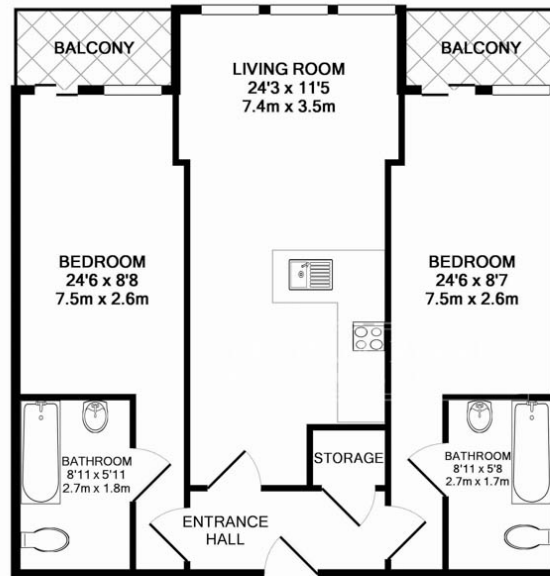

Benham & Reeves

Boulevard Drive, Colindale, NW9

£508 per week, £2,200 per month + fees

www.benhams.com

37AH.BP.NW9
 TOTAL APPROX. FLOOR AREA 717 SQ.FT. (66.6 SQ.M.)
 Whilst every attempt has been made to ensure the accuracy of the floor plan contained here, measurements of doors, windows, rooms and any other items are approximate and no responsibility is taken for any error, omission, or mis-statement. This plan is for illustrative purposes only and should be used as such by any prospective purchaser. The services, systems and appliances shown have not been tested and no guarantee as to their operability or efficiency can be given
 Made with Metropix ©2017