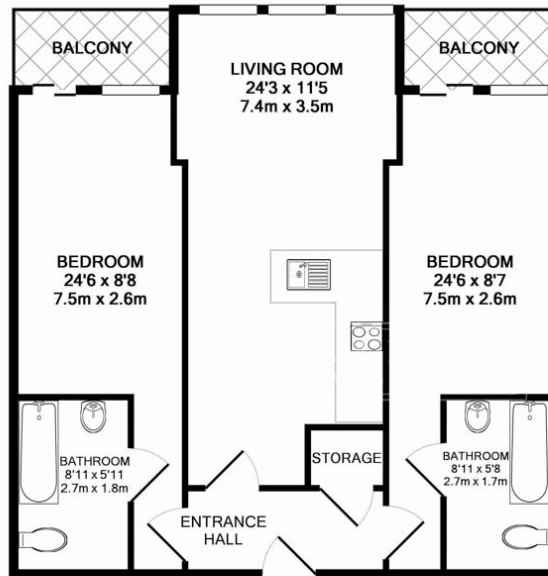

Benham & Reeves

Boulevard Drive, Colindale, NW9

£508 per week, £2,200 per month + fees

www.benhams.com

37AH.BP.NW9
 TOTAL APPROX. FLOOR AREA 717 SQ.FT. (66.6 SQ.M.)
 Whilst every attempt has been made to ensure the accuracy of the floor plan contained here, measurements of doors, windows, rooms and any other items are approximate and no responsibility is taken for any error, omission, or mis-statement. This plan is for illustrative purposes only and should be used as such by any prospective purchaser. The services, systems and appliances shown have not been tested and no guarantee as to their operability or efficiency can be given
 Made with Metropix ©2017