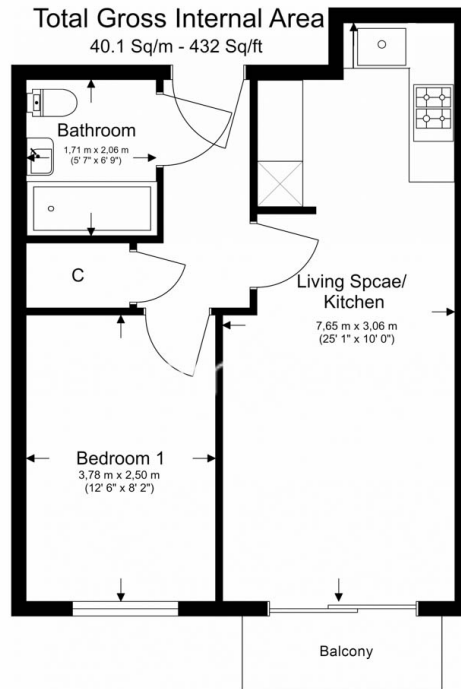

Aerodrome Road, Colindale, NW9

£370 per week, £1,603 per month + fees

www.benhams.com

	Current	Potential
Very energy efficient - lower running costs		
(92 plus) A		
(81-91) B	81	85
(69-80) C		
(55-68) D		
(39-54) E		
(21-38) F		
(1-20) G		
Not energy efficient - higher running costs		

London branches open six days a week Mon - Sat

Canary Wharf | City | Colindale | Dartmouth Park | Ealing | Fulham
Hammersmith | Hampstead | Highgate | Hyde Park | Kensington | Kew
Knightsbridge | Nine Elms | Shoreditch | Southall | Surrey Quays
Wapping | Wembley | White City | Woolwich

International offices

China | Hong Kong SAR | India | Indonesia | Qatar | Malaysia | Middle East |
Singapore | South Africa | Thailand | Turkey

Benham & Reeves