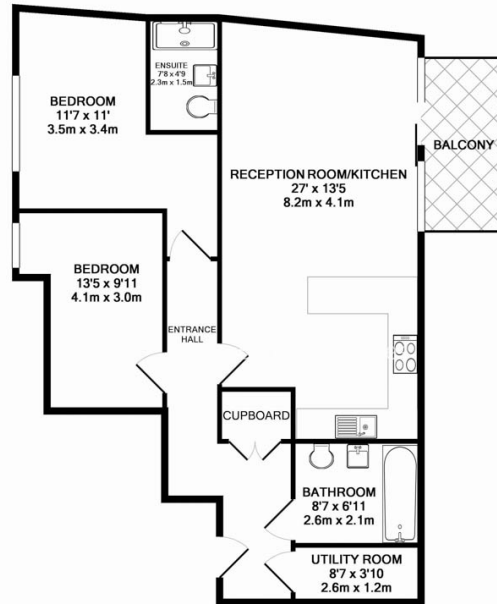

Beaufort Square, Colindale, NW9

£531 per week, £2,300 per month + fees

www.benhams.com

London branches open six days a week Mon - Sat

Canary Wharf | City | Colindale | Dartmouth Park | Ealing | Fulham
Hammersmith | Hampstead | Highgate | Hyde Park | Kensington | Kew
Knightsbridge | Nine Elms | Shoreditch | Southall | Surrey Quays
Wapping | Wembley | White City | Woolwich

International offices

China | Hong Kong SAR | India | Indonesia | Qatar | Malaysia | Middle East |
Singapore | South Africa | Thailand | Turkey