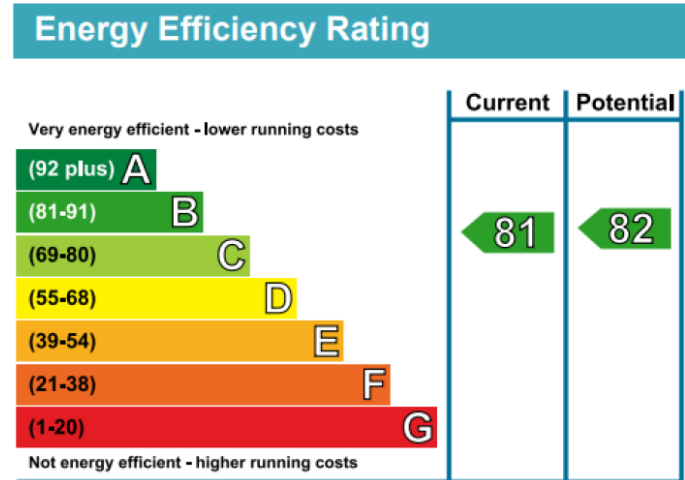

Beaufort Square, Colindale, NW9

£531 per week, £2,300 per month + fees

www.benhams.com

London branches open six days a week Mon - Sat

Canary Wharf | City | Colindale | Dartmouth Park | Ealing | Fulham
Hammersmith | Hampstead | Highgate | Hyde Park | Kensington | Kew
Knightsbridge | Nine Elms | Shoreditch | Southall | Surrey Quays
Wapping | Wembley | White City | Woolwich

International offices

China | Hong Kong SAR | India | Indonesia | Qatar | Malaysia | Middle East |
Singapore | South Africa | Thailand | Turkey