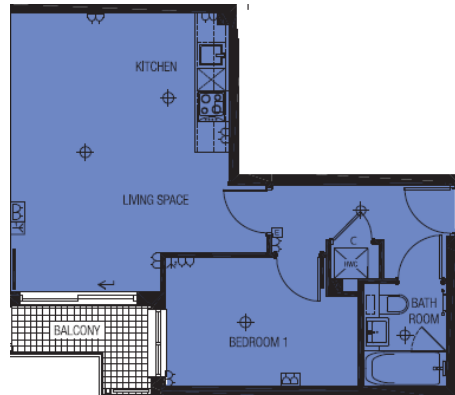

Benham & Reeves

Boulevard Drive, Colindale, NW9

£369 per week, £1,600 per month + fees

www.benhams.com

Living Space 5.42m x 4.24m 17'9" x 14'0"
 Bedroom 1 3.77m x 2.50m 12'4" x 8'2"

Energy Efficiency Rating		
	Current	Potential
<i>Very energy efficient - lower running costs</i>		
(92 plus) A		
(81-91) B		84
(69-80) C		
(55-68) D	62	
(39-54) E		
(21-38) F		
(1-20) G		
<i>Not energy efficient - higher running costs</i>		
England & Wales	EU Directive 2002/91/EC 	