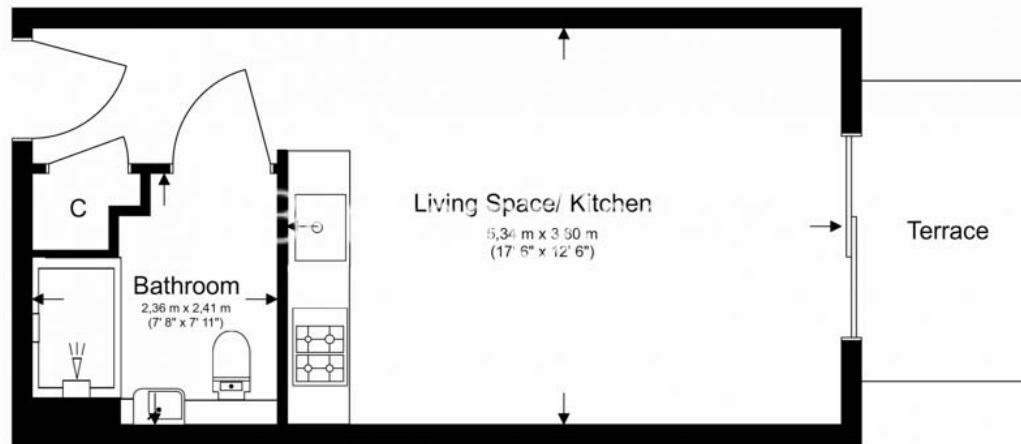

Boulevard Drive, Colindale, NW9

£254 per week, £1,101 per month + fees

www.benhams.com

Total Gross Internal Area

29.7 Sq/m - 320 Sq/ft