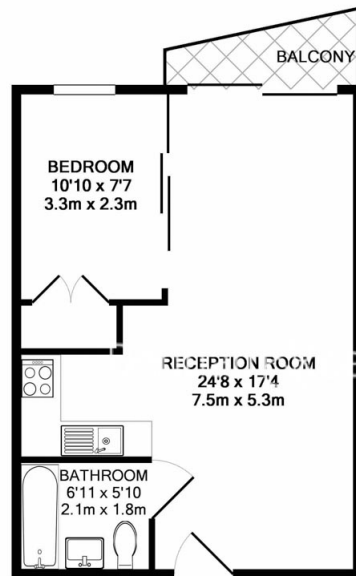

Boulevard Drive, Colindale, NW9

£358 per week, £1,551 per month + fees

www.benhams.com