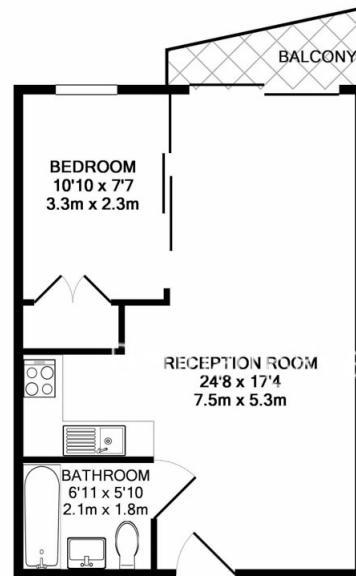

Please [click here](#) for full detail

Property features

Manhattan Studio | 1 Bathroom | Reception | Furnished | Fitted Kitchen | EPC-C | Secure Parking | Gym, Swimming Pool, Spa and Jacuzzi | Nearby Colindale Tube station

Benham & Reeves

Boulevard Drive, Colindale, NW9

£369 per week, £1,600 per month + fees

www.benhams.com

53AH.BP.NW9 - 4TH FLOOR
 TOTAL APPROX. FLOOR AREA 428 SQ.FT. (39.7 SQ.M.)
 Whilst every attempt has been made to ensure the accuracy of the floor plan contained here, measurements of doors, windows, rooms and any other items are approximate and no responsibility is taken for any error, omission, or mis-statement. This plan is for illustrative purposes only and should be used as such by any prospective purchaser. The services, systems and appliances shown have not been tested and no guarantee as to their operability or efficiency can be given.
 Made with Metropix ©2016