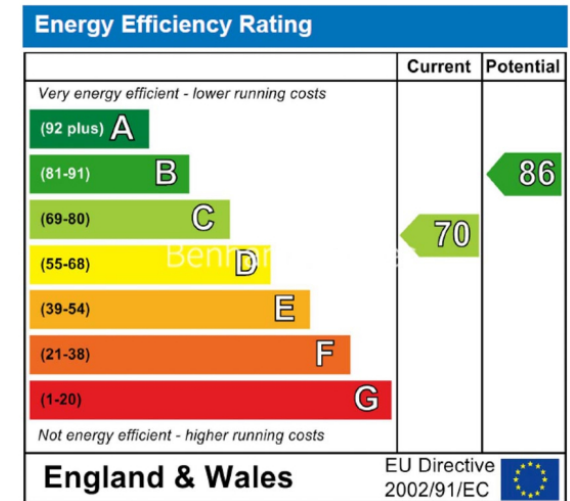

Boulevard Drive, Colindale, NW9

£369 per week, £1,600 per month + fees

www.benhams.com