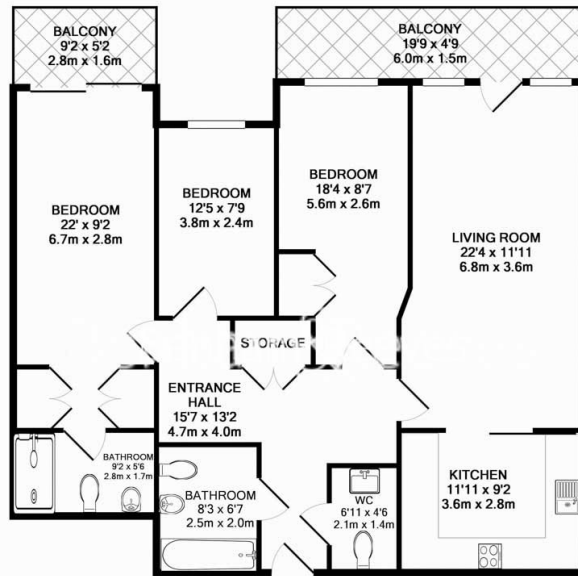

Boulevard Drive, Colindale, NW9

£646 per week, £2,800 per month + fees

www.benhams.com