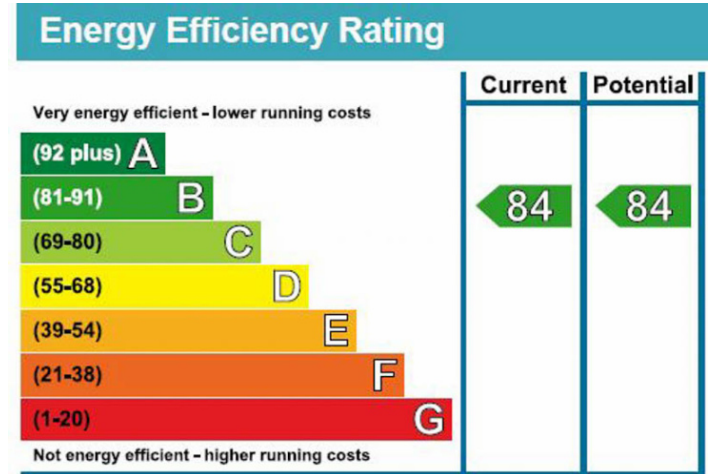

London branches open six days a week Mon - Sat

Canary Wharf | City | Colindale | Dartmouth Park | Ealing | Fulham
Hammersmith | Hampstead | Highgate | Hyde Park | Kensington | Kew
Knightsbridge | Nine Elms | Shoreditch | Southall | Surrey Quays
Wapping | Wembley | White City | Woolwich

International offices

China | Hong Kong SAR | India | Indonesia | Qatar | Malaysia | Middle East |
Singapore | South Africa | Thailand | Turkey