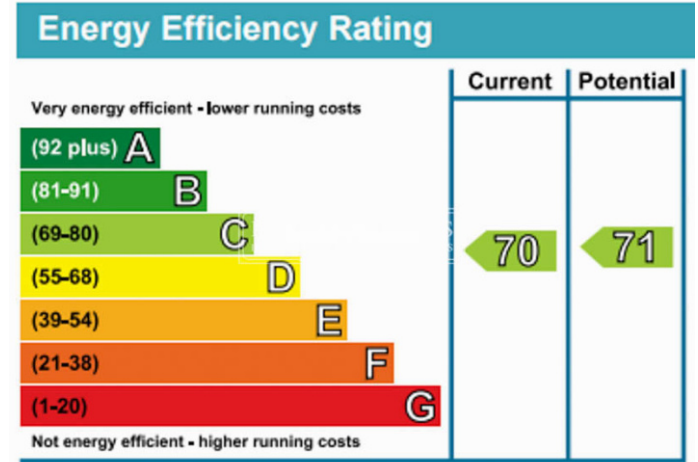

# Aerodrome Road, Colindale, NW9

£450 per week, £1,950 per month + fees

www.benhams.com

5CH.NW9

GROUND FLOOR. LIVING SPACE = 4.01M X 7.66M  
 BEDROOM = 4.21M X 5.32M BEDROOM = 3.93M X 4.53M

Whilst every attempt has been made to ensure the accuracy of the floor plan contained here, measurements of doors, windows, rooms and any other items are approximate and no responsibility is taken for any error, omission, or mis-statement. This plan is for illustrative purposes only and should be used as such by any prospective purchaser. The services, systems and appliances shown have not been tested and no guarantee as to their operability or efficiency can be given  
 Made with Metropix ©2016