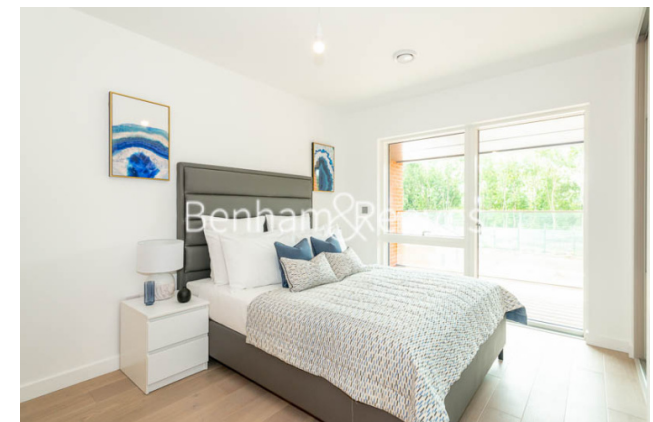

2 Bedrooms   2 Bathrooms   Furnished

Stunning Duplex ground floor/first floor apartment, with resident's gym, situated in a new popular development in North West London. Ideally placed a short walk (0.5 miles) from Colindale Underground Parking (Northern Line).

Please [click here](#) for full detail

Property features

Modern Property | Thought-After Development | Private Balcony | Next to the Police Training Centre | Situated within Colindale Gardens | EPC-B | Available to rent from the middle of April 2022 | 24 Hour Concierge & Fantastic Decor | On site Gym | 0.6 miles to Colindale Underground Station

For more information about this property, please call our Colindale branch on

020 8732 7980

Redress & Client Money Protection :

Benham and Reeves are members of The Property Ombudsman redress scheme and have Client Money protection with ARLA Propertymark. You can find more information on our website at <https://www.benhams.com/membership/>

Benham & Reeves