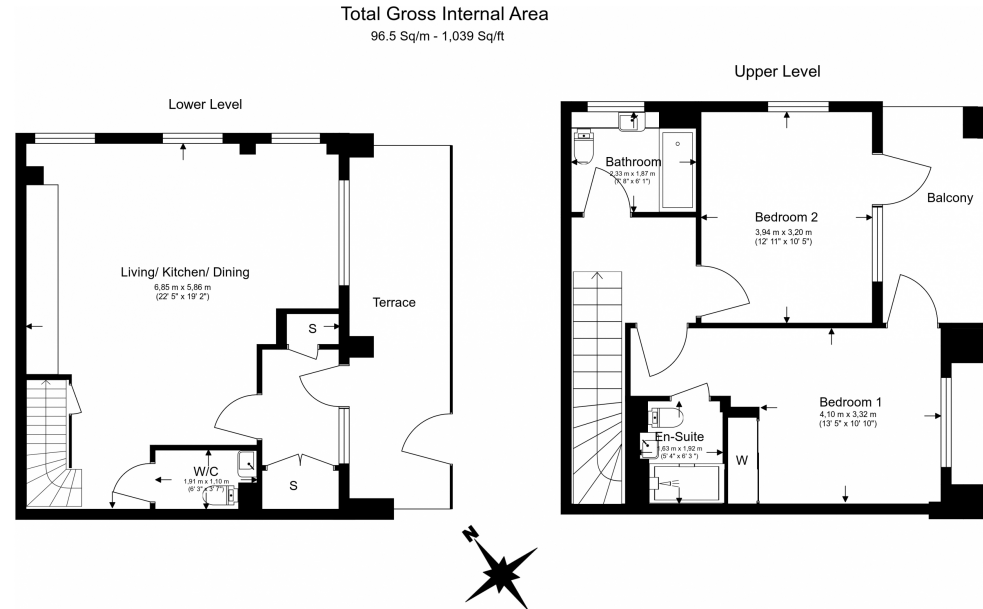

Thonrey Close, Colindale, NW9

£508 per week, £2,201 per month + fees

www.benhams.com

Score	Energy rating	Current	Potential
92+	A		
81-91	B	84 | B	84 | B
69-80	C		
55-68	D		
39-54	E		
21-38	F		
1-20	G		

London branches open six days a week Mon - Sat

Canary Wharf | City | Colindale | Dartmouth Park | Ealing | Fulham
Hammersmith | Hampstead | Highgate | Hyde Park | Kensington | Kew
Knightsbridge | Nine Elms | Shoreditch | Southall | Surrey Quays
Wapping | Wembley | White City | Woolwich

International offices

China | Hong Kong SAR | India | Indonesia | Qatar | Malaysia | Middle East |
Singapore | South Africa | Thailand | Turkey