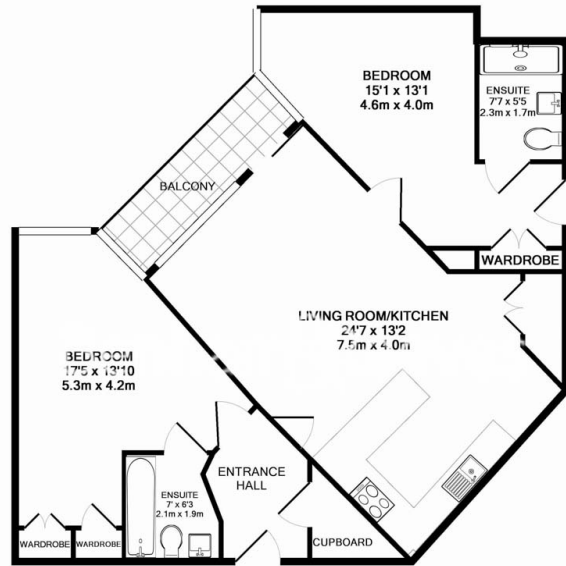

Aerodrome Road, Colindale, NW9

£450 per week, £1,950 per month + fees

www.benhams.com

London branches open six days a week Mon - Sat

Canary Wharf | City | Colindale | Dartmouth Park | Ealing | Fulham
Hammersmith | Hampstead | Highgate | Hyde Park | Kensington | Kew
Knightsbridge | Nine Elms | Shoreditch | Southall | Surrey Quays
Wapping | Wembley | White City | Woolwich

International offices

China | Hong Kong SAR | India | Indonesia | Qatar | Malaysia | Middle East |
Singapore | South Africa | Thailand | Turkey