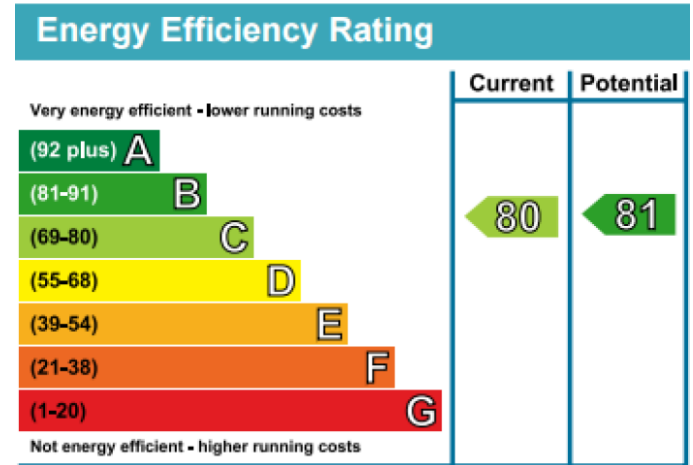

Aerodrome Road, Colindale, NW9

£450 per week, £1,950 per month + fees

www.benhams.com

London branches open six days a week Mon - Sat

Canary Wharf | City | Colindale | Dartmouth Park | Ealing | Fulham
Hammersmith | Hampstead | Highgate | Hyde Park | Kensington | Kew
Knightsbridge | Nine Elms | Shoreditch | Southall | Surrey Quays
Wapping | Wembley | White City | Woolwich

International offices

China | Hong Kong SAR | India | Indonesia | Qatar | Malaysia | Middle East |
Singapore | South Africa | Thailand | Turkey