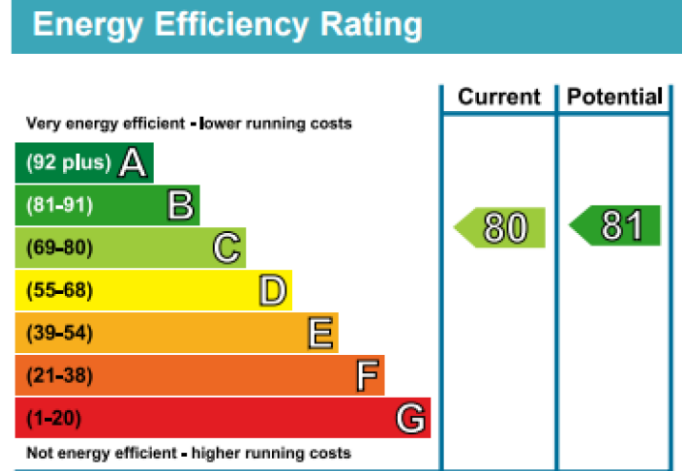

Benham & Reeves

Beaufort Square, Colindale, NW9

£480 per week, £2,080 per month + fees

www.benhams.com

42GH.NW9

3RD FLOOR. LIVING SPACE = 4.54M X 7.15M
 BEDROOM 1 = 3.04M X 4.69M BEDROOM 2 = 2.66M X 3.49M

Whilst every attempt has been made to ensure the accuracy of the floor plan contained here, measurements of doors, windows, rooms and any other items are approximate and no responsibility is taken for any error, omission, or mis-statement. This plan is for illustrative purposes only and should be used as such by any prospective purchaser. The services, systems and appliances shown have not been tested and no guarantee as to their operability or efficiency can be given
 Made with Metropix ©2016