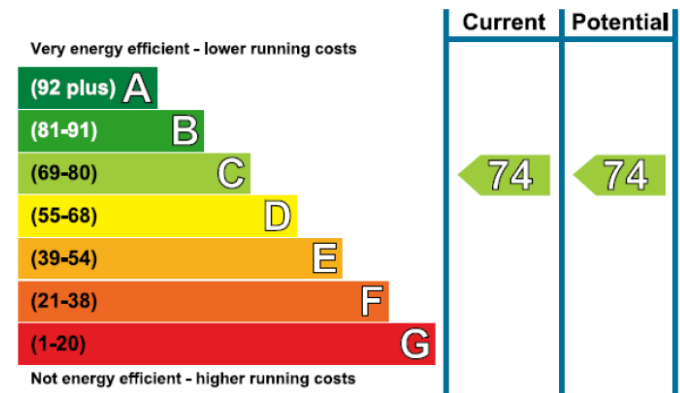

Energy Efficiency Rating

London branches open six days a week Mon - Sat

Canary Wharf | City | Colindale | Dartmouth Park | Ealing | Fulham
Hammersmith | Hampstead | Highgate | Hyde Park | Kensington | Kew
Knightsbridge | Nine Elms | Shoreditch | Southall | Surrey Quays
Wapping | Wembley | White City | Woolwich