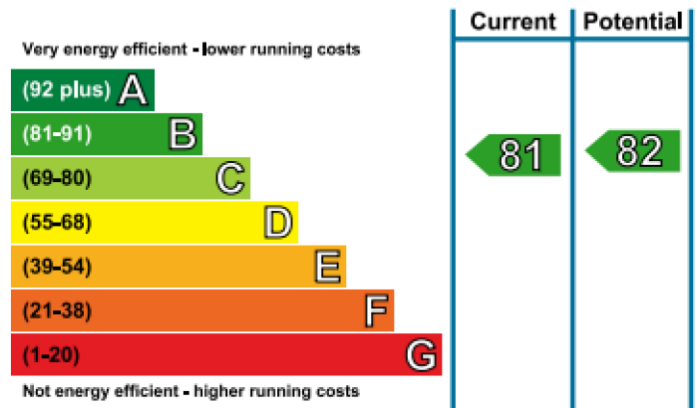

Energy Efficiency Rating

London branches open six days a week Mon - Sat

Canary Wharf | City | Colindale | Dartmouth Park | Ealing | Fulham
Hammersmith | Hampstead | Highgate | Hyde Park | Kensington | Kew
Knightsbridge | Nine Elms | Shoreditch | Southall | Surrey Quays
Wapping | Wembley | White City | Woolwich

International offices

China | Hong Kong SAR | India | Indonesia | Qatar | Malaysia | Middle East |
Singapore | South Africa | Thailand | Turkey

Benham & Reeves