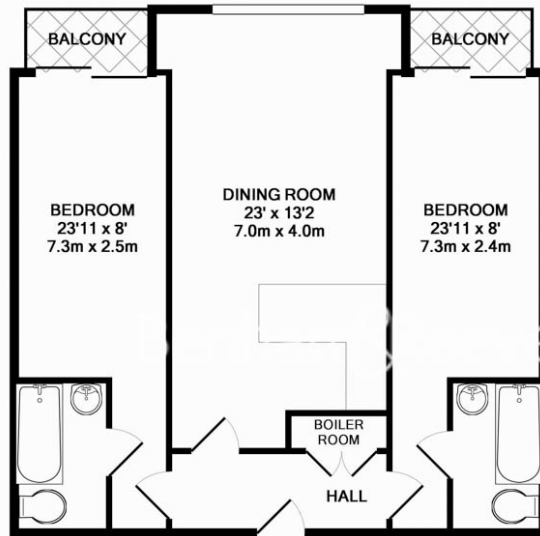

Heritage Avenue, Colindale, NW9

£462 per week, £2,000 per month + fees

www.benhams.com

48.CH.NW9
TOTAL APPROX. FLOOR AREA 702 SQ.FT. (65.2 SQ.M.)