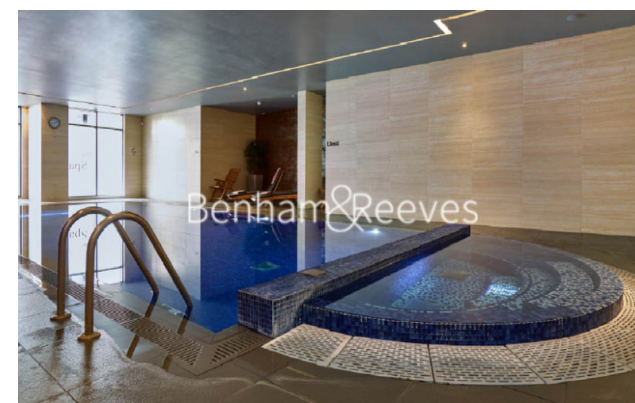

1 Bedroom   1 Bathroom   Furnished

Contemporary 3rd floor apartment, with secure underground parking space, situated in a prestigious development in North West London with great amenities. Ideally located a short walk (0.4 miles) from Colindale Underground Station (Northern Line) EPC - B

Please [click here](#) for full detail

Property features

Selection of Amenities On-site | Well Tended Communal Gardens | Private Balcony | Tastefully Furnished | Situated within Beaufort Park, Colindale NW9 | EPC-B | 24 Hour Estate Management | Secure Underground Unallocated Parking | Fee Gym, Swimming Pool, Spa and Jacuzzi | 0.4 miles to Colindale Underground Station

For more information about this property,
please call our Colindale branch on

020 8732 7980

Redress & Client Money Protection :
Benham and Reeves are members of The Property Ombudsman redress scheme and have Client Money protection with ARLA Propertymark.
You can find more information on our website at <https://www.benhams.com/membership/>

Benham & Reeves