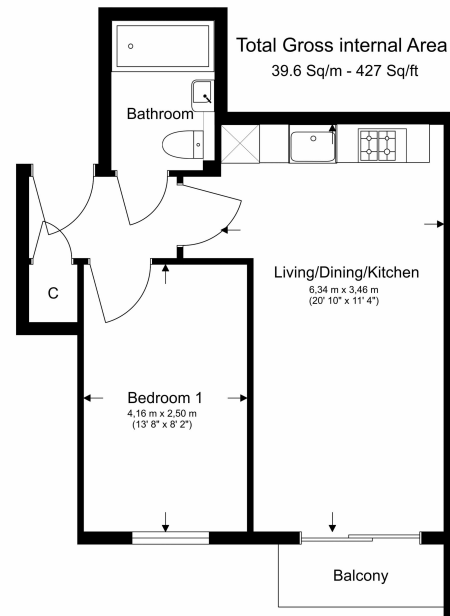

Heritage Avenue, Colindale, NW9

£381 per week, £1,650 per month + fees

www.benhams.com

Score	Energy rating	Current	Potential
92+	A		
81-91	B	82 | B	85 | B
69-80	C		
55-68	D		
39-54	E		
21-38	F		
1-20	G		

London branches open six days a week Mon - Sat

Canary Wharf | City | Colindale | Dartmouth Park | Ealing | Fulham
Hammersmith | Hampstead | Highgate | Hyde Park | Kensington | Kew
Knightsbridge | Nine Elms | Shoreditch | Southall | Surrey Quays
Wapping | Wembley | White City | Woolwich

International offices

China | Hong Kong SAR | India | Indonesia | Qatar | Malaysia | Middle East |
Singapore | South Africa | Thailand | Turkey

Benham & Reeves