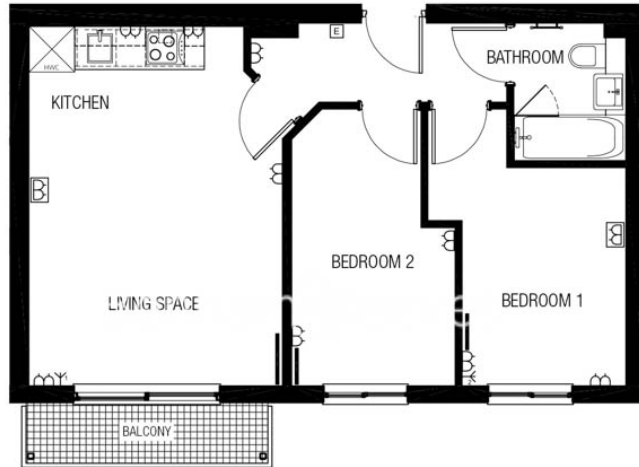

# Heritage Avenue, Colindale, NW9

£380 per week, £1,647 per month + fees

www.benhams.com

26.B.NW9

4TH FLOOR. LIVING SPACE = 5.51M X 3.88M

BEDROOM 1 = 3.34M X 2.50M BEDROOM 2 = 4.24M X 2.50M

Whilst every attempt has been made to ensure the accuracy of the floor plan contained here, measurements of doors, windows, rooms and any other items are approximate and no responsibility is taken for any error, omission, or mis-statement. This plan is for illustrative purposes only and should be used as such by any prospective purchaser. The services, systems and appliances shown have not been tested and no guarantee as to their operability or efficiency can be given  
Made with Metropix ©2016