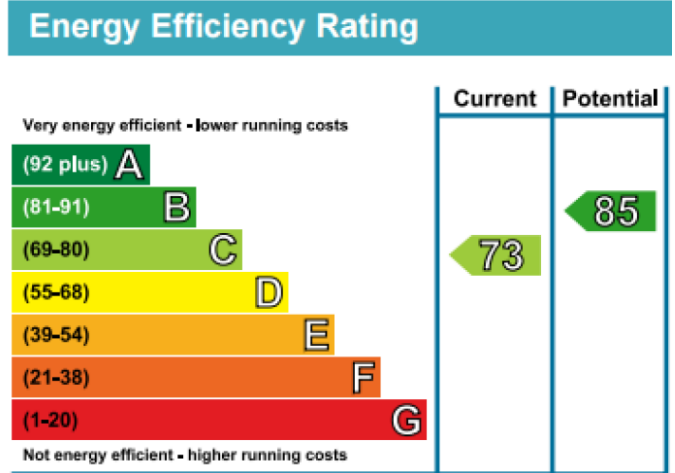

# Heritage Avenue, Colindale, NW9

£380 per week, £1,647 per month + fees

www.benhams.com

26.B.NW9

4TH FLOOR. LIVING SPACE = 5.51M X 3.88M

BEDROOM 1 = 3.34M X 2.50M BEDROOM 2 = 4.24M X 2.50M

Whilst every attempt has been made to ensure the accuracy of the floor plan contained here, measurements of doors, windows, rooms and any other items are approximate and no responsibility is taken for any error, omission, or mis-statement. This plan is for illustrative purposes only and should be used as such by any prospective purchaser. The services, systems and appliances shown have not been tested and no guarantee as to their operability or efficiency can be given  
Made with Metropix ©2016