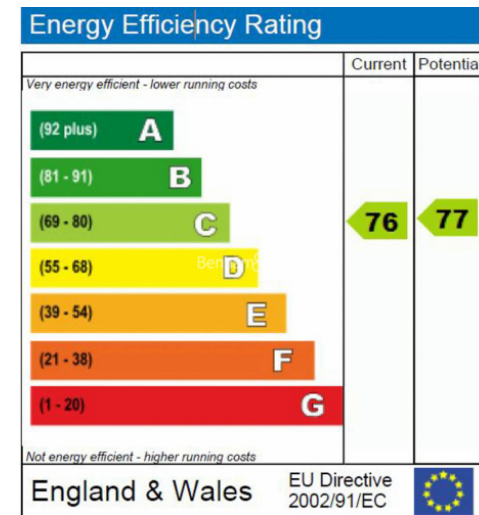

Benham & Reeves

Boulevard Drive, Colindale, NW9

£250 per week, £1,083 per month + fees

www.benhams.com

65AH.BP.NW9 - 4TH FLOOR
TOTAL APPROX. FLOOR AREA 199 SQ.FT. (18.5 SQ.M.)

Whilst every attempt has been made to ensure the accuracy of the floor plan contained here, measurements of doors, windows, rooms and any other items are approximate and no responsibility is taken for any error, omission, or mis-statement. This plan is for illustrative purposes only and should be used as such by any prospective purchaser. The services, systems and appliances shown have not been tested and no guarantee as to their operability or efficiency can be given
Made with Metropix ©2017