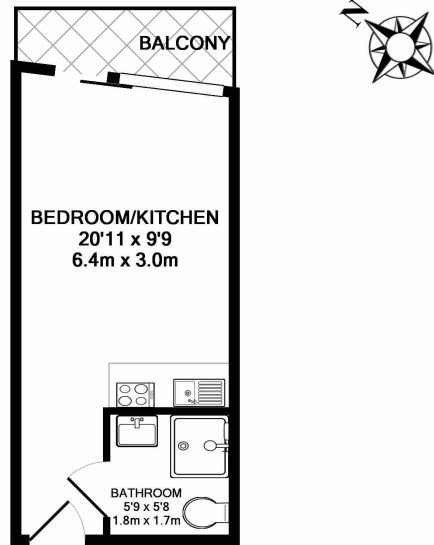

Benham & Reeves

Boulevard Drive, Colindale, NW9

£250 per week, £1,083 per month + fees

www.benhams.com

65AH.BP.NW9 - 4TH FLOOR
TOTAL APPROX. FLOOR AREA 199 SQ.FT. (18.5 SQ.M.)

Whilst every attempt has been made to ensure the accuracy of the floor plan contained here, measurements of doors, windows, rooms and any other items are approximate and no responsibility is taken for any error, omission, or mis-statement. This plan is for illustrative purposes only and should be used as such by any prospective purchaser. The services, systems and appliances shown have not been tested and no guarantee as to their operability or efficiency can be given
Made with Metropix ©2017