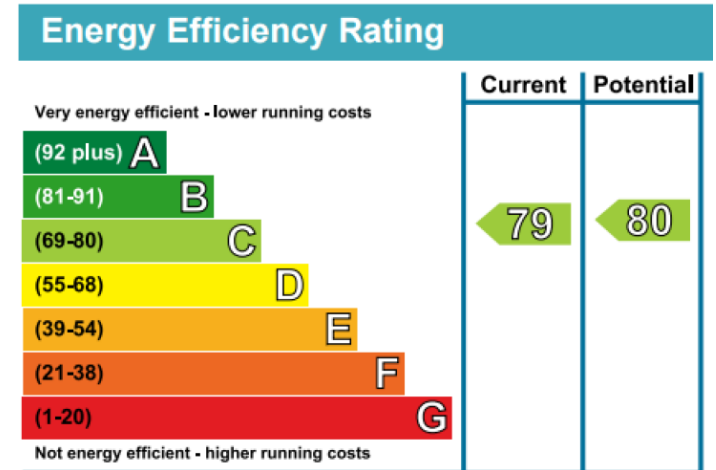

Aerodrome Road, Colindale, NW9

£300 per week, £1,300 per month + fees

www.benhams.com

London branches open six days a week Mon - Sat

Canary Wharf | City | Colindale | Dartmouth Park | Ealing | Fulham
Hammersmith | Hampstead | Highgate | Hyde Park | Kensington | Kew
Knightsbridge | Nine Elms | Shoreditch | Southall | Surrey Quays
Wapping | Wembley | White City | Woolwich

International offices

China | Hong Kong SAR | India | Indonesia | Qatar | Malaysia | Middle East |
Singapore | South Africa | Thailand | Turkey