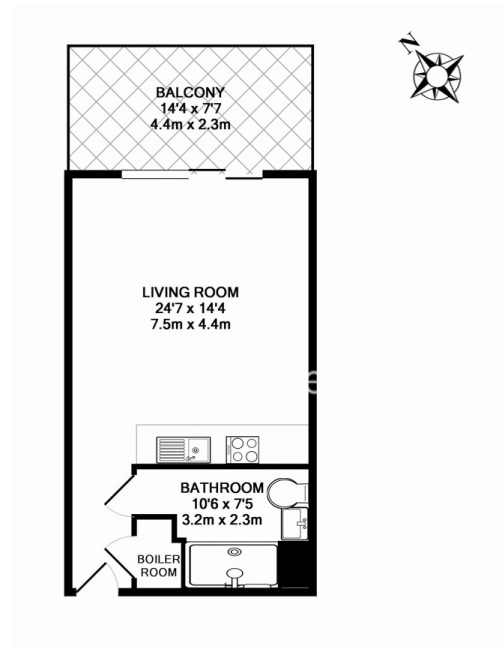

Aerodrome Road, Colindale, NW9

£300 per week, £1,300 per month + fees

www.benhams.com

London branches open six days a week Mon - Sat

Canary Wharf | City | Colindale | Dartmouth Park | Ealing | Fulham
Hammersmith | Hampstead | Highgate | Hyde Park | Kensington | Kew
Knightsbridge | Nine Elms | Shoreditch | Southall | Surrey Quays
Wapping | Wembley | White City | Woolwich

International offices

China | Hong Kong SAR | India | Indonesia | Qatar | Malaysia | Middle East |
Singapore | South Africa | Thailand | Turkey