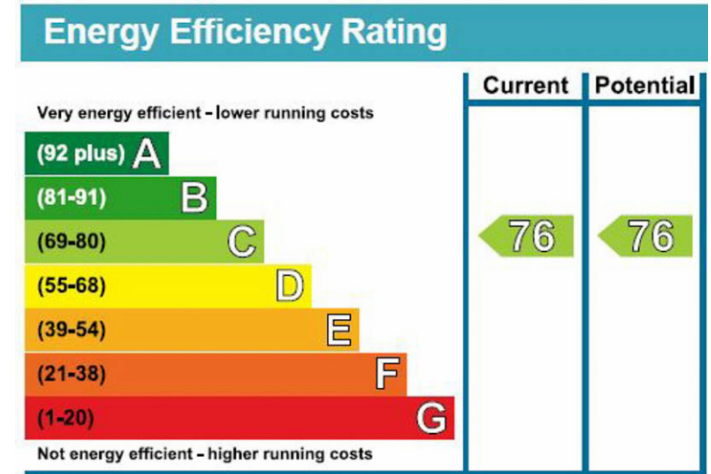

Beaufort Square, Colindale, NW9

£510 per week, £2,210 per month + fees

www.benhams.com

London branches open six days a week Mon - Sat

Canary Wharf | City | Colindale | Dartmouth Park | Ealing | Fulham
Hammersmith | Hampstead | Highgate | Hyde Park | Kensington | Kew
Knightsbridge | Nine Elms | Shoreditch | Southall | Surrey Quays
Wapping | Wembley | White City | Woolwich

International offices

China | Hong Kong SAR | India | Indonesia | Qatar | Malaysia | Middle East |
Singapore | South Africa | Thailand | Turkey