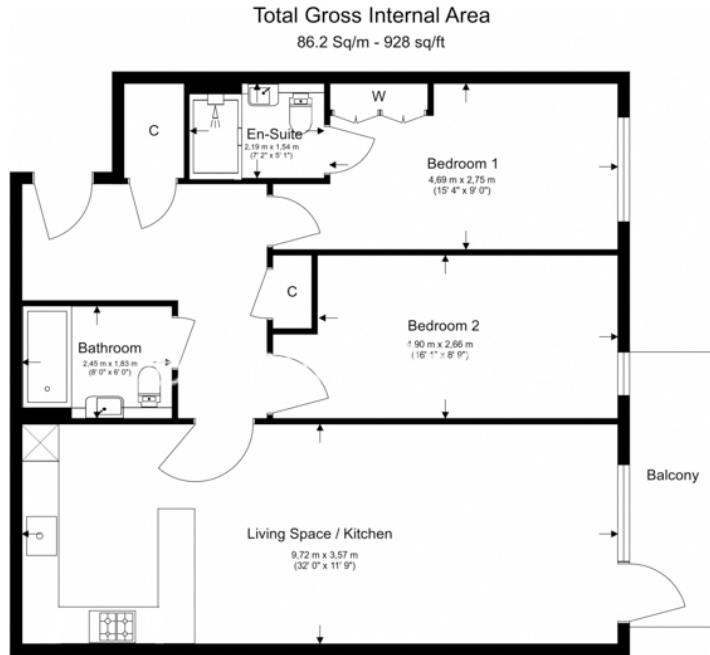

Beaufort Square, Colindale, NW9

£510 per week, £2,210 per month + fees

www.benhams.com

London branches open six days a week Mon - Sat

Canary Wharf | City | Colindale | Dartmouth Park | Ealing | Fulham
Hammersmith | Hampstead | Highgate | Hyde Park | Kensington | Kew
Knightsbridge | Nine Elms | Shoreditch | Southall | Surrey Quays
Wapping | Wembley | White City | Woolwich

International offices

China | Hong Kong SAR | India | Indonesia | Qatar | Malaysia | Middle East |
Singapore | South Africa | Thailand | Turkey