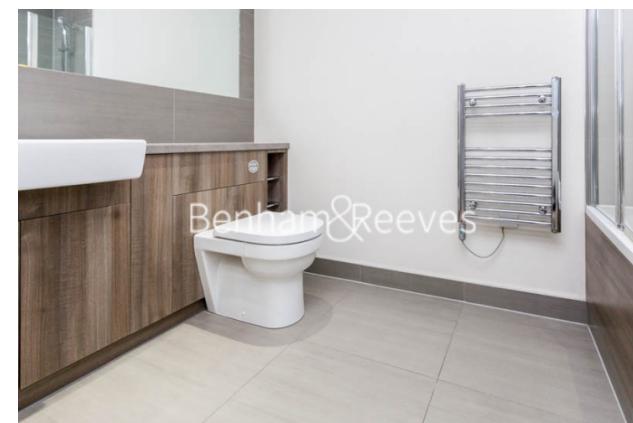

1 Bedroom   1 Bathroom   Unfurnished

Modern One Bed apartment offering an OPEN PLAN living area with a FULLY FITTED KITCHEN leading onto a PRIVATE BALCONY, RESIDENTS GYM & SPA (FREE), PARKING and much more..

The property is also situated 0.5 miles to COLINDALE UNDERGROUND STATION (Northern Line)

Please [click here](#) for full detail

Property features

Selection Of Amenities | Well Tended Communal Gardens | Private Balcony | Unfurnished | Situated Within Beaufort Park, Colindale NW9 | EPC-C | Available To Rent Mid February, 24 Hour Estate Management | Secure Underground Unallocated Parking | Fee Gym, Swimming Pool, Spa and Jacuzzi | 0.4 Miles To Colindale Underground Station

For more information about this property, please call our Colindale branch on

020 8732 7980

Redress & Client Money Protection :

Benham and Reeves are members of The Property Ombudsman redress scheme and have Client Money protection with ARLA Propertymark. You can find more information on our website at <https://www.benhams.com/membership/>

Benham & Reeves