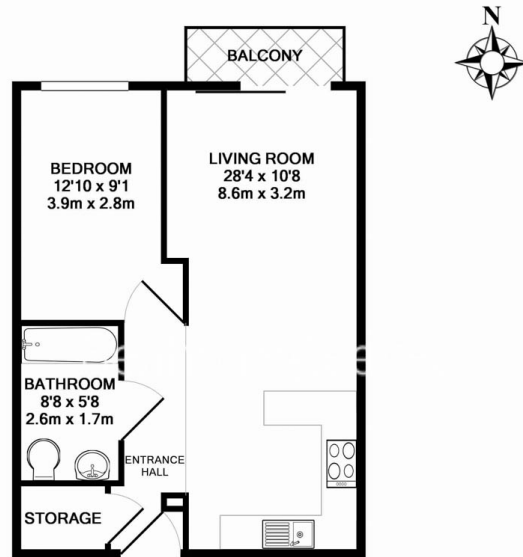

East Drive, Collindale, NW9

£369 per week, £1,600 per month + fees

www.benhams.com

London branches open six days a week Mon - Sat

Canary Wharf | City | Colindale | Dartmouth Park | Ealing | Fulham
Hammersmith | Hampstead | Highgate | Hyde Park | Kensington | Kew
Knightsbridge | Nine Elms | Shoreditch | Southall | Surrey Quays
Wapping | Wembley | White City | Woolwich

International offices

China | Hong Kong SAR | India | Indonesia | Qatar | Malaysia | Middle East |
Singapore | South Africa | Thailand | Turkey