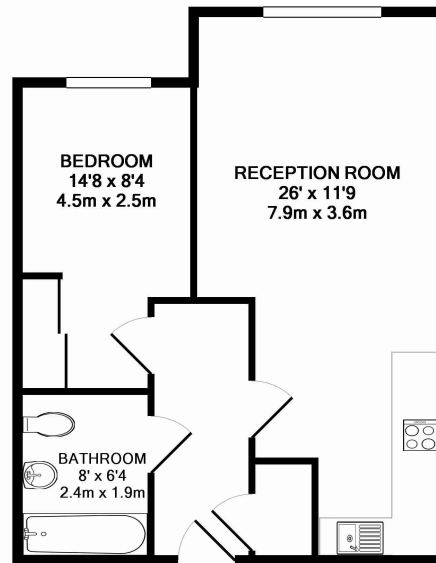

Please [click here](#) for full detail

Property features

1 Double Bedroom | 1 Bathroom | Reception | Furnished | Fitted Kitchen | EPC-B | 24 Hour Concierge | Lift | Onsite Waitrose & Costa Coffee at the development | Nearby Cutty Sark DLR station

Benham & Reeves

Canary View, Dowells Street, SE10

£393 per week, £1,703 per month + fees

www.benhams.com

CANARY VIEW, NEW CAPITAL QUAY
TOTAL APPROX. FLOOR AREA 495 SQ.FT. (46.0 SQ.M.)

Whilst every attempt has been made to ensure the accuracy of the floor plan contained here, measurements of doors, windows, rooms and any other items are approximate and no responsibility is taken for any error, omission, or mis-statement. This plan is for illustrative purposes only and should be used as such by any prospective purchaser. The services, systems and appliances shown have not been tested and no guarantee as to their operability or efficiency can be given
Made with Metropix ©2014