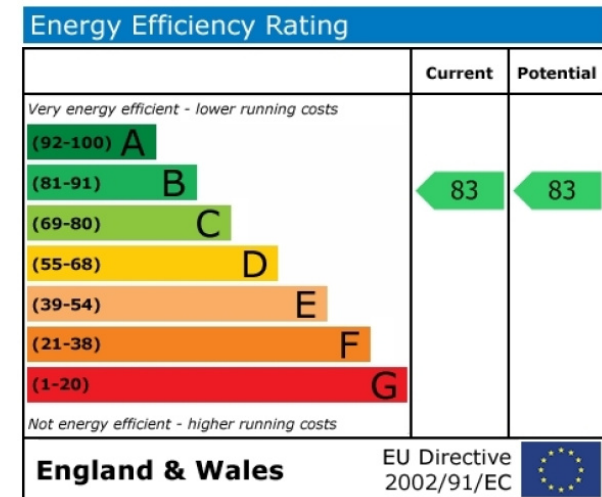

Benham & Reeves

Canary View, Dowells Street, SE10

£393 per week, £1,703 per month + fees

www.benhams.com

CANARY VIEW, NEW CAPITAL QUAY
TOTAL APPROX. FLOOR AREA 495 SQ.FT. (46.0 SQ.M.)

Whilst every attempt has been made to ensure the accuracy of the floor plan contained here, measurements of doors, windows, rooms and any other items are approximate and no responsibility is taken for any error, omission, or mis-statement. This plan is for illustrative purposes only and should be used as such by any prospective purchaser. The services, systems and appliances shown have not been tested and no guarantee as to their operability or efficiency can be given
Made with Metropix ©2014