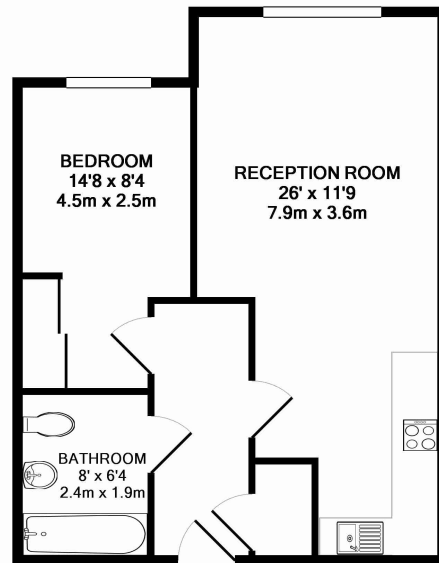

Please [click here](#) for full detail

Property features

1 Double Bedroom | 1 Bathroom | Reception | Furnished | Fitted Kitchen | EPC-B | 24 Hour Concierge | Lift | Onsite Waitrose & Costa Coffee at the development | Nearby Cutty Sark DLR station

Benham & Reeves

Canary View, Dowells Street, SE10

£393 per week, £1,703 per month + fees

www.benhams.com

CANARY VIEW, NEW CAPITAL QUAY
TOTAL APPROX. FLOOR AREA 495 SQ.FT. (46.0 SQ.M.)

Whilst every attempt has been made to ensure the accuracy of the floor plan contained here, measurements of doors, windows, rooms and any other items are approximate and no responsibility is taken for any error, omission, or mis-statement. This plan is for illustrative purposes only and should be used as such by any prospective purchaser. The services, systems and appliances shown have not been tested and no guarantee as to their operability or efficiency can be given
Made with Metropix ©2014