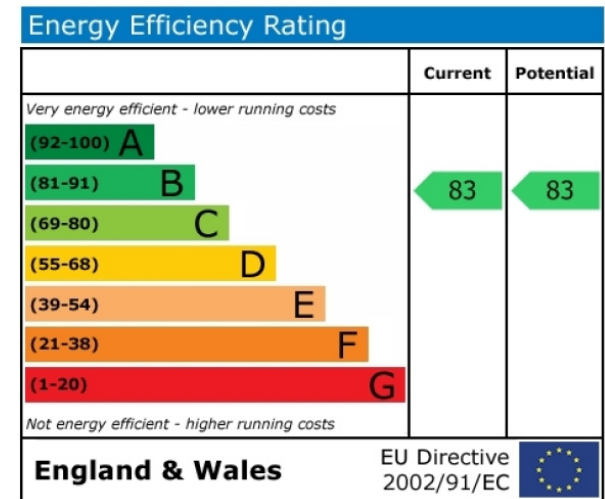

Benham & Reeves

Canary View, Dowells Street, SE10

£393 per week, £1,703 per month + fees

www.benhams.com

CANARY VIEW, NEW CAPITAL QUAY
TOTAL APPROX. FLOOR AREA 495 SQ.FT. (46.0 SQ.M.)

Whilst every attempt has been made to ensure the accuracy of the floor plan contained here, measurements of doors, windows, rooms and any other items are approximate and no responsibility is taken for any error, omission, or mis-statement. This plan is for illustrative purposes only and should be used as such by any prospective purchaser. The services, systems and appliances shown have not been tested and no guarantee as to their operability or efficiency can be given
Made with Metropix ©2014