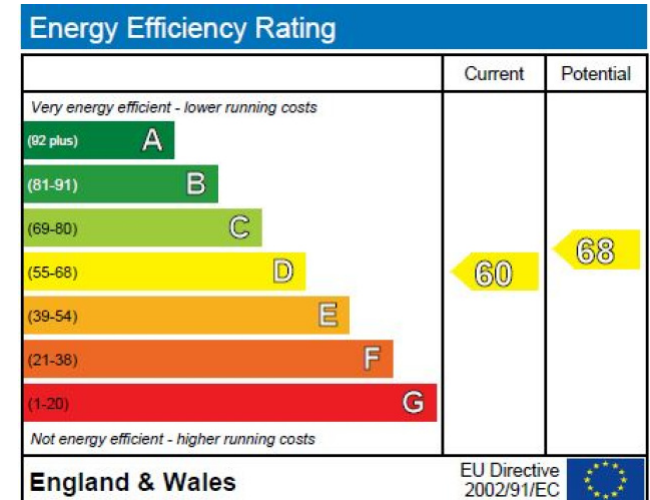

# Madeley Road, Ealing, W5

£266 per week, £1,153 per month + fees

www.benhams.com

9MR.W5 - 2ND FLOOR  
TOTAL APPROX. FLOOR AREA 374 SQ.FT. (34.7 SQ.M.)

Whilst every attempt has been made to ensure the accuracy of the floor plan contained here, measurements of doors, windows, rooms and any other items are approximate and no responsibility is taken for any error, omission, or mis-statement. This plan is for illustrative purposes only and should be used as such by any prospective purchaser. The services, systems and appliances shown have not been tested and no guarantee as to their operability or efficiency can be given  
Made with Metropix ©2017