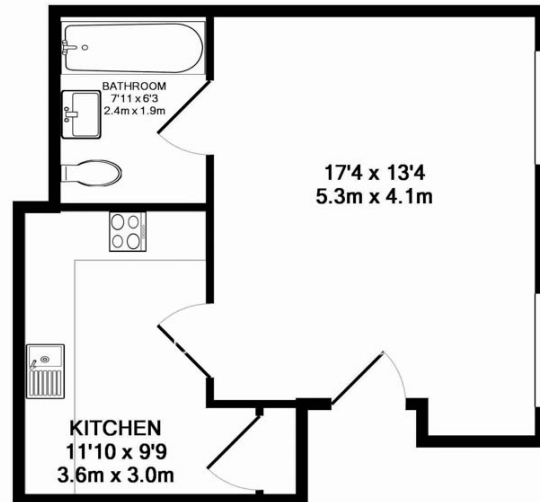

## Property features

Studio | 1 Bathroom | Reception | Furnished | Fitted Kitchen | EPC-D | Close to amenities | High Ceilings | Nearby Ealing Broadway

For more information about this property,  
please call our Ealing branch on

# Madeley Road, Ealing, W5

£266 per week, £1,153 per month + fees

www.benhams.com

9MR.W5 - 2ND FLOOR  
TOTAL APPROX. FLOOR AREA 374 SQ.FT. (34.7 SQ.M.)

Whilst every attempt has been made to ensure the accuracy of the floor plan contained here, measurements of doors, windows, rooms and any other items are approximate and no responsibility is taken for any error, omission, or mis-statement. This plan is for illustrative purposes only and should be used as such by any prospective purchaser. The services, systems and appliances shown have not been tested and no guarantee as to their operability or efficiency can be given  
Made with Metropix ©2017