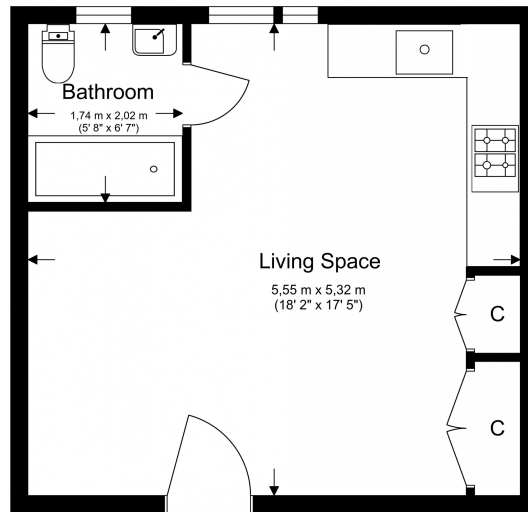

Madeley Road, Ealing, W5

£277 per week, £1,200 per month + fees

www.benhams.com

Total Gross Internal Area

29.5 Sq/m - 318 Sq/ft

Energy Efficiency Rating		
	Current	Potential
<i>Very energy efficient - lower running costs</i>		
(92 plus) A		
(81-91) B		
(69-80) C	70	75
(55-68) D		
(39-54) E		
(21-38) F		
(1-20) G		
<i>Not energy efficient - higher running costs</i>		
England & Wales	EU Directive 2002/91/EC	

London branches open six days a week Mon - Sat

Canary Wharf | City | Colindale | Dartmouth Park | Ealing | Fulham
Hammersmith | Hampstead | Highgate | Hyde Park | Kensington | Kew
Knightsbridge | Nine Elms | Shoreditch | Southall | Surrey Quays
Wapping | Wembley | White City | Woolwich

International offices

China | Hong Kong SAR | India | Indonesia | Qatar | Malaysia | Middle East |
Singapore | South Africa | Thailand | Turkey

Benham & Reeves