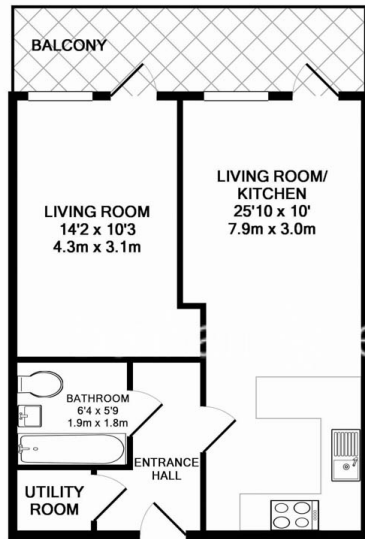

Longfield Avenue, Ealing, W5

£395 per week, £1,712 per month + fees

www.benhams.com

48VH.DY.W5 - 5TH FLOOR
TOTAL APPROX. FLOOR AREA 447 SQ.FT. (41.6 SQ.M.)