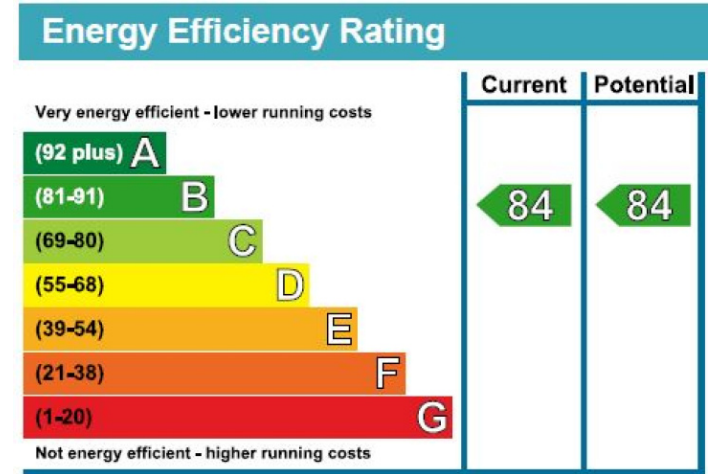

London branches open six days a week Mon - Sat

Canary Wharf | City | Colindale | Dartmouth Park | Ealing | Fulham
Hammersmith | Hampstead | Highgate | Hyde Park | Kensington | Kew
Knightsbridge | Nine Elms | Shoreditch | Southall | Surrey Quays
Wapping | Wembley | White City | Woolwich

International offices

China | Hong Kong SAR | India | Indonesia | Qatar | Malaysia | Middle East |
Singapore | South Africa | Thailand | Turkey

Benham & Reeves