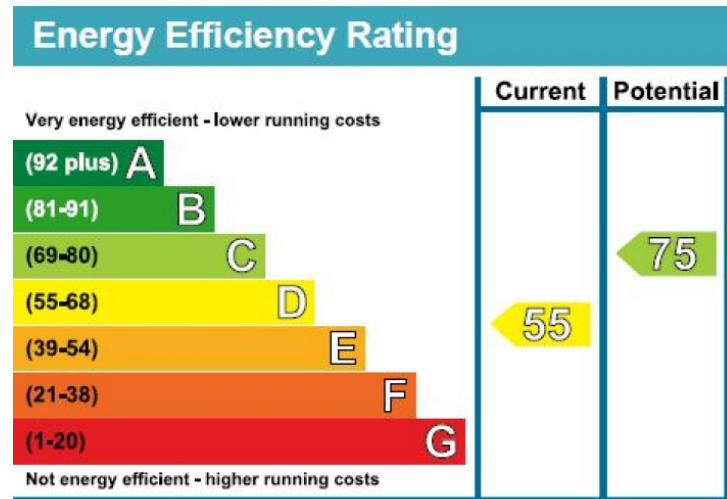

The Common, Ealing, W5

£485 per week, £2,102 per month + fees

www.benhams.com

London branches open six days a week Mon - Sat

Canary Wharf | City | Colindale | Dartmouth Park | Ealing | Fulham
Hammersmith | Hampstead | Highgate | Hyde Park | Kensington | Kew
Knightsbridge | Nine Elms | Shoreditch | Southall | Surrey Quays
Wapping | Wembley | White City | Woolwich

International offices

China | Hong Kong SAR | India | Indonesia | Qatar | Malaysia | Middle East |
Singapore | South Africa | Thailand | Turkey