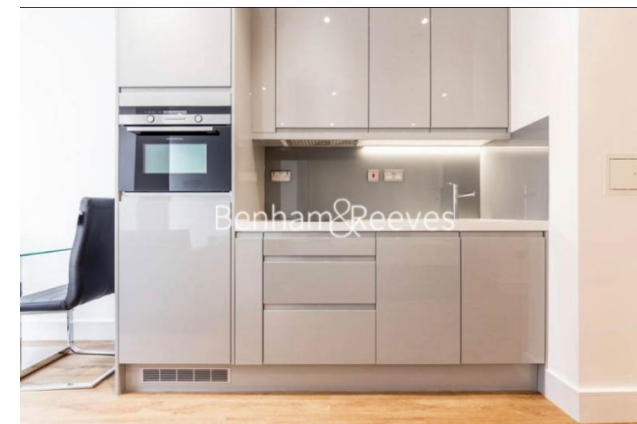

Studio   1 Bathroom   Furnished

A well presented studio apartment set in the Westgate House development in Ealing. The development features 24hr concierge, residents gym, cinema room, sauna and steam room as well as a sky lounge.

Please [click here](#) for full detail

Property features

Concierge | Gym | Cinema room | Sauna & steam room | Sky lounge | EPC-D | Open Plan Reception | Wood Flooring | Floor-To-Ceiling Windows | Hanger Lane station

For more information about this property, please call our Ealing branch on

020 8280 0140

Redress & Client Money Protection :

Benham and Reeves are members of The Property Ombudsman redress scheme and have Client Money protection with ARLA Propertymark. You can find more information on our website at <https://www.benhams.com/membership/>

Benham & Reeves