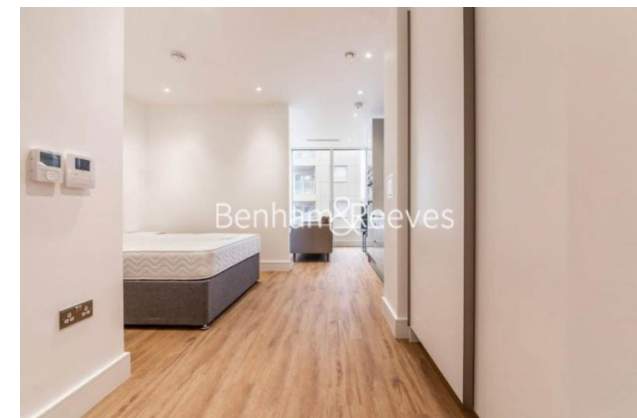

Studio   1 Bathroom   Furnished

A well presented studio apartment set in the Westgate House development in Ealing. The development features 24hr concierge, residents gym, cinema room, sauna and steam room as well as a sky lounge.

Please [click here](#) for full detail

Property features

Concierge | Gym | Cinema room | Sauna & steam room | Sky lounge | EPC-D | Open Plan Reception | Wood Flooring | Floor-To-Ceiling Windows | Hanger Lane station

For more information about this property, please call our Ealing branch on

020 8280 0140

Redress & Client Money Protection :

Benham and Reeves are members of The Property Ombudsman redress scheme and have Client Money protection with ARLA Propertymark. You can find more information on our website at <https://www.benhams.com/membership/>

Benham & Reeves