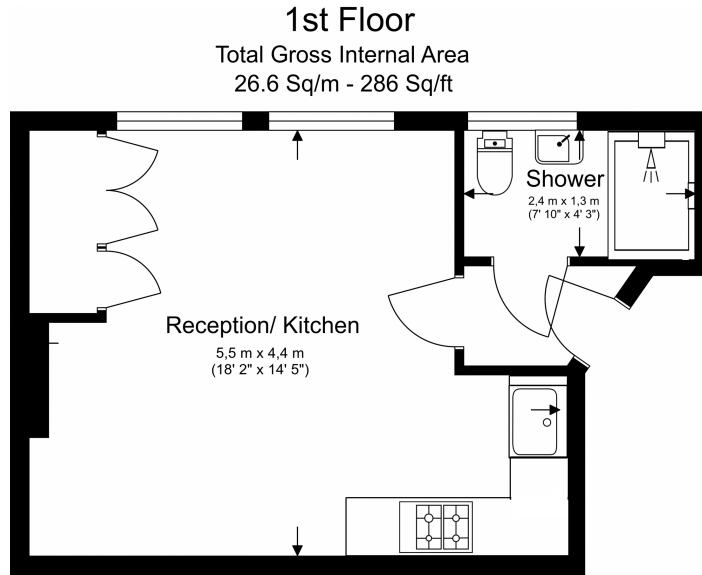

Madeley Road, Ealing, W5

£277 per week, £1,200 per month + fees

www.benhams.com

Energy Efficiency Rating		
	Current	Potential
<i>Very energy efficient - lower running costs</i>		
(82 plus) A		
(81-91) B		
(69-80) C	71	77
(55-68) D		
(39-54) E		
(21-38) F		
(1-20) G		
<i>Not energy efficient - higher running costs</i>		
England & Wales	EU Directive 2002/91/EC	

London branches open six days a week Mon - Sat

Canary Wharf | City | Colindale | Dartmouth Park | Ealing | Fulham
Hammersmith | Hampstead | Highgate | Hyde Park | Kensington | Kew
Knightsbridge | Nine Elms | Shoreditch | Southall | Surrey Quays
Wapping | Wembley | White City | Woolwich

International offices

China | Hong Kong SAR | India | Indonesia | Qatar | Malaysia | Middle East |
Singapore | South Africa | Thailand | Turkey

Benham & Reeves