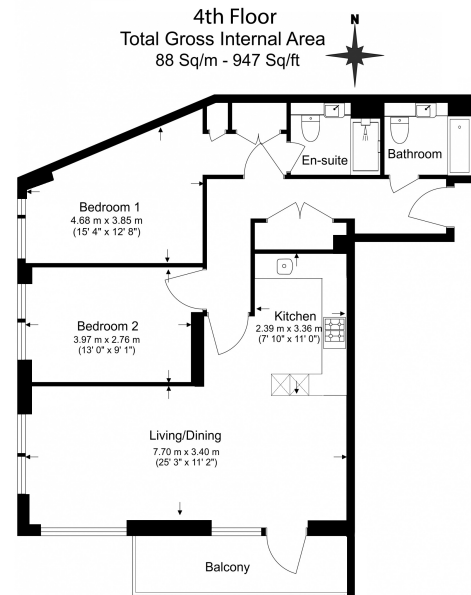

Filmworks Walk, Ealing, W5

£808 per week, £3,501 per month + fees

www.benhams.com

Benham & Reeves

Score	Energy rating	Current	Potential
92+	A		
81-91	B	86 | B	86 | B
69-80	C		
55-68	D		
39-54	E		
21-38	F		
1-20	G		

London branches open six days a week Mon - Sat

Canary Wharf | City | Colindale | Dartmouth Park | Ealing | Fulham
Hammersmith | Hampstead | Highgate | Hyde Park | Kensington | Kew
Knightsbridge | Nine Elms | Shoreditch | Southall | Surrey Quays
Wapping | Wembley | White City | Woolwich

International offices

China | Hong Kong SAR | India | Indonesia | Qatar | Malaysia | Middle East | Pakistan
Singapore | South Africa | Thailand | Turkey