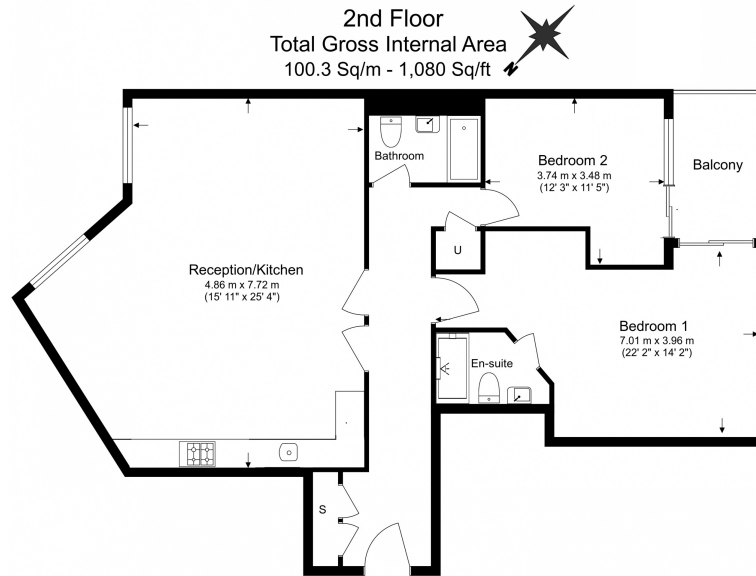

St. Marys Road, Ealing, W5

£600 per week, £2,600 per month + fees

www.benhams.com

Benham & Reeves

Score	Energy rating	Current	Potential
92+	A		
81-91	B		
69-80	C	75 C	78 C
55-68	D		
39-54	E		
21-38	F		
1-20	G		

London branches open six days a week Mon - Sat

Canary Wharf | City | Colindale | Dartmouth Park | Ealing | Fulham
Hammersmith | Hampstead | Highgate | Hyde Park | Kensington | Kew
Knightsbridge | Nine Elms | Shoreditch | Southall | Surrey Quays
Wapping | Wembley | White City | Woolwich

International offices

China | Hong Kong SAR | India | Indonesia | Qatar | Malaysia | Middle East |
Singapore | South Africa | Thailand | Turkey

Benham & Reeves