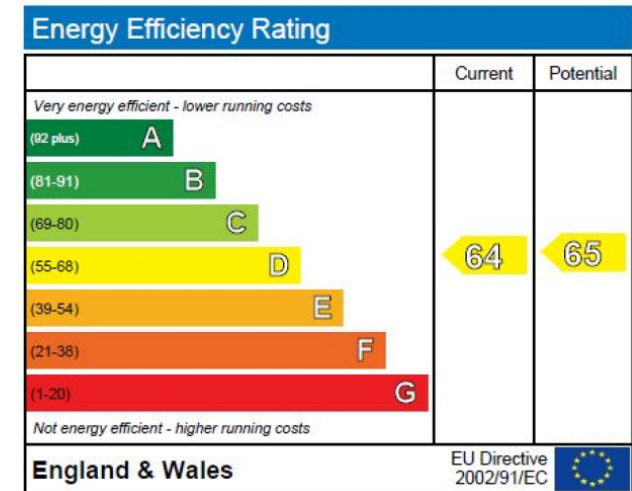

Benham & Reeves

Madeley Road, Ealing, W5

£289 per week, £1,252 per month + fees

www.benhams.com

F1.34MR.W5

TOTAL APPROX. FLOOR AREA 317 SQ.FT. (29.4 SQ.M.)

Whilst every attempt has been made to ensure the accuracy of the floor plan contained here, measurements of doors, windows, rooms and any other items are approximate and no responsibility is taken for any error, omission, or mis-statement. This plan is for illustrative purposes only and should be used as such by any prospective purchaser. The services, systems and appliances shown have not been tested and no guarantee as to their operability or efficiency can be given
Made with Metropix ©2017