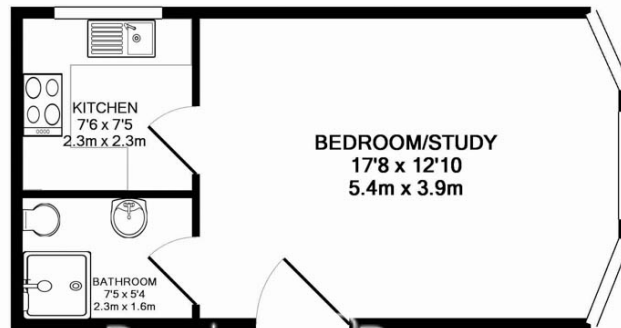

Please [click here](#) for full detail

Property features

Studio Room | Bathroom | Reception | Furnished | Fitted Kitchen | EPC-D | 269sq ft | Communal garden | Off street parking | Nearby Ealing Broadway

Benham & Reeves

Madeley Road, Ealing, W5

£289 per week, £1,252 per month + fees

www.benhams.com

F1.34MR.W5

TOTAL APPROX. FLOOR AREA 317 SQ.FT. (29.4 SQ.M.)

Whilst every attempt has been made to ensure the accuracy of the floor plan contained here, measurements of doors, windows, rooms and any other items are approximate and no responsibility is taken for any error, omission, or mis-statement. This plan is for illustrative purposes only and should be used as such by any prospective purchaser. The services, systems and appliances shown have not been tested and no guarantee as to their operability or efficiency can be given
Made with Metropix ©2017