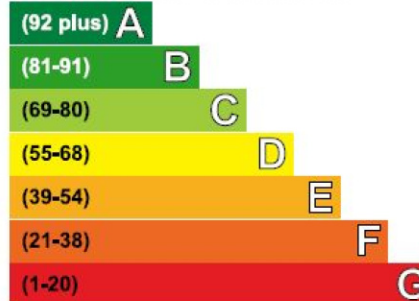

Energy Efficiency Rating

Very energy efficient - lower running costs

Not energy efficient - higher running costs

London branches open six days a week Mon - Sat

Canary Wharf | City | Colindale | Dartmouth Park | Ealing | Fulham
Hammersmith | Hampstead | Highgate | Hyde Park | Kensington | Kew
Knightsbridge | Nine Elms | Shoreditch | Southall | Surrey Quays
Wapping | Wembley | White City | Woolwich

International offices

China | Hong Kong SAR | India | Indonesia | Qatar | Malaysia | Middle East |
Singapore | South Africa | Thailand | Turkey

Benham & Reeves