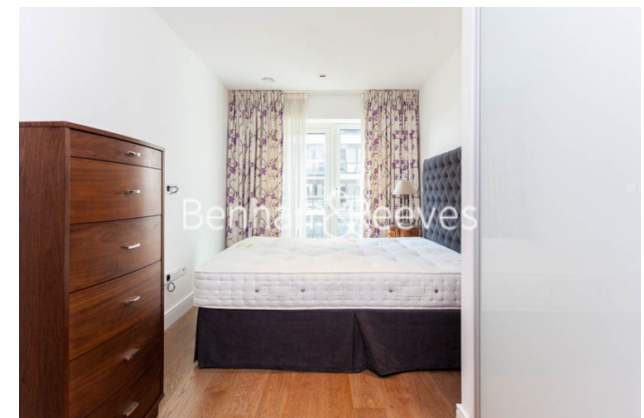

🚪 2 Bedrooms   🚿 2 Bathrooms   🚗 Furnished

Spacious 5th floor apartment situated within a sought-after development with an array of on-site amenities, and underground parking, close to Ealing Broadway (Central and District Lines) Tube and Overground Stations

Please [click here](#) for full detail

Property features

2 Bedrooms | 2 Bathrooms | Reception | Furnished | Fitted Kitchen | EPC-C | 24hr Concierge | Underground Parking | Nearby Ealing Broadway

For more information about this property, please call our Ealing branch on

020 8280 0140

Redress & Client Money Protection :

Benham and Reeves are members of The Property Ombudsman redress scheme and have Client Money protection with ARLA Propertymark. You can find more information on our website at <https://www.benhams.com/membership/>

Benham & Reeves