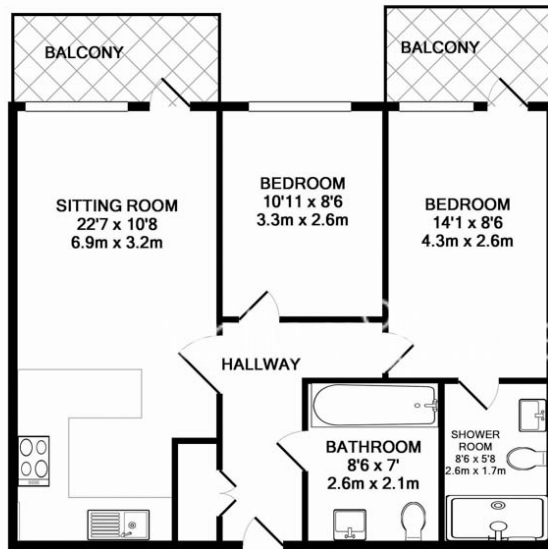

Longfield Avenue, Ealing, W5

£739 per week, £3,202 per month + fees

www.benhams.com

TOTAL APPROX. FLOOR AREA 625 SQ.FT. (58.1 SQ.M.)