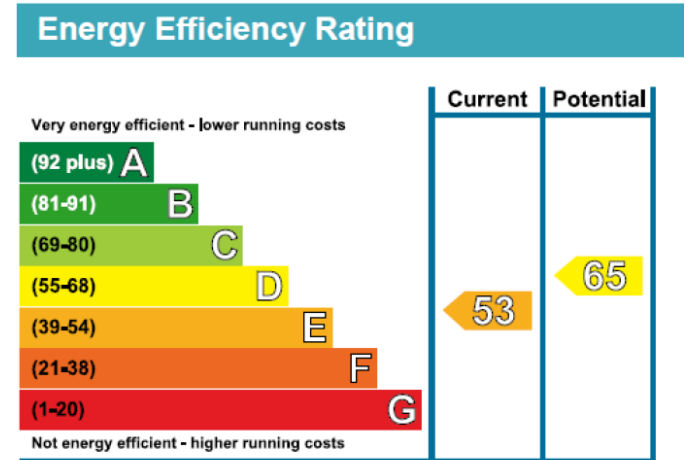

Madeley Road, Ealing, W5

£416 per week, £1,803 per month + fees

www.benhams.com

London branches open six days a week Mon - Sat

Canary Wharf | City | Colindale | Dartmouth Park | Ealing | Fulham
Hammersmith | Hampstead | Highgate | Hyde Park | Kensington | Kew
Knightsbridge | Nine Elms | Shoreditch | Southall | Surrey Quays
Wapping | Wembley | White City | Woolwich

International offices

China | Hong Kong SAR | India | Indonesia | Qatar | Malaysia | Middle East |
Singapore | South Africa | Thailand | Turkey