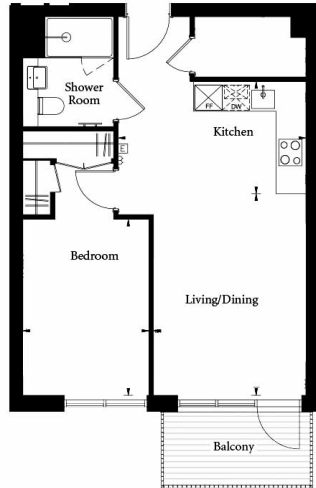

Filmworks Walk, Ealing, W5

£566 per week, £2,453 per month + fees

www.benhams.com

Total Gross Internal Area
56.2 Sq/m - 605 Sq/ft

Living/Dining	4.4m x 3.3m	14'6" x 11'0"
Kitchen	4.1m x 2.5m	13'6" x 8'0"
Bedroom	3.8m x 2.8m	12'7" x 9'0"
Balcony	5.1 sq m	55 sq ft

Score	Energy rating	Current	Potential
92+	A		
81-91	B	85 | B	85 | B
69-80	C		
55-68	D		
39-54	E		
21-38	F		
1-20	G		

London branches open six days a week Mon - Sat

Canary Wharf | City | Colindale | Dartmouth Park | Ealing | Fulham
Hammersmith | Hampstead | Highgate | Hyde Park | Kensington | Kew
Knightsbridge | Nine Elms | Shoreditch | Southall | Surrey Quays
Wapping | Wembley | White City | Woolwich

International offices

China | Hong Kong SAR | India | Indonesia | Qatar | Malaysia | Middle East |
Singapore | South Africa | Thailand | Turkey

Benham & Reeves