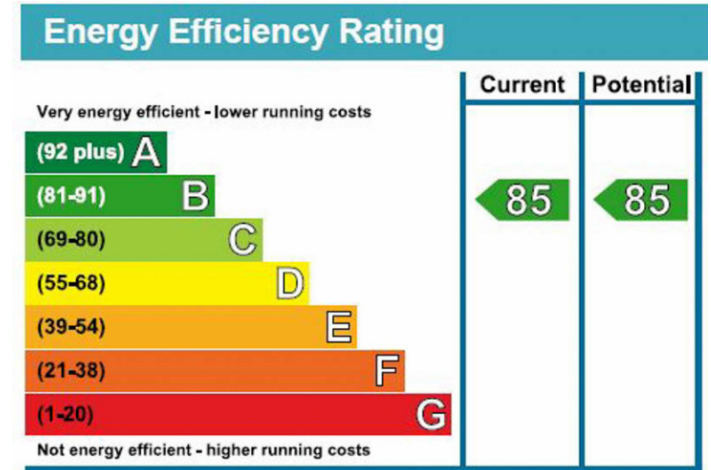

London branches open six days a week Mon - Sat

Canary Wharf | City | Colindale | Dartmouth Park | Ealing | Fulham
Hammersmith | Hampstead | Highgate | Hyde Park | Kensington | Kew
Knightsbridge | Nine Elms | Shoreditch | Southall | Surrey Quays
Wapping | Wembley | White City | Woolwich

International offices

China | Hong Kong SAR | India | Indonesia | Qatar | Malaysia | Middle East |
Singapore | South Africa | Thailand | Turkey