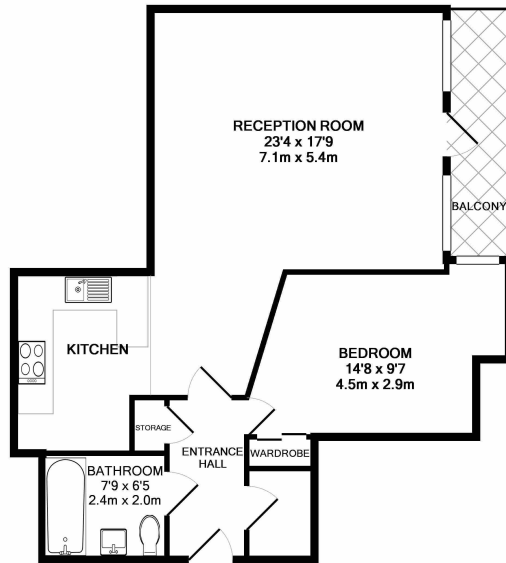

Longfield Avenue, Ealing, W5

£554 per week, £2,401 per month + fees

www.benhams.com

TOTAL APPROX. FLOOR AREA 692 SQ.FT. (64.2 SQ.M.)