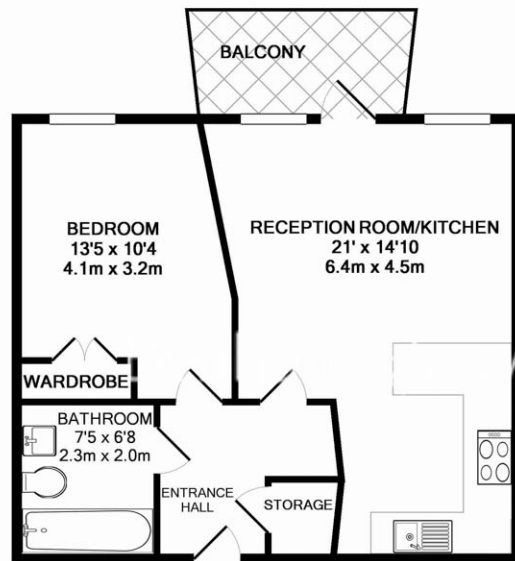

Please [click here](#) for full detail

Property features

1 Bedroom | 1 Bathroom | Reception | Furnished | Fitted Kitchen | EPC-B | Private Balcony and Communal Gardens | Residence Gym | 24 Hour Concierge, Lift | Nearby Holloway Road Tube Station

Benham & Reeves

Garand Court, Eden Grove, N7

£400 per week, £1,733 per month + fees

www.benhams.com

5TH FLOOR
TOTAL APPROX. FLOOR AREA 496 SQ.FT. (46.1 SQ.M.)

Whilst every attempt has been made to ensure the accuracy of the floor plan contained here, measurements of doors, windows, rooms and any other items are approximate and no responsibility is taken for any error, omission, or mis-statement. This plan is for illustrative purposes only and should be used as such by any prospective purchaser. The services, systems and appliances shown have not been tested and no guarantee as to their operability or efficiency can be given
Made with Metropix ©2018