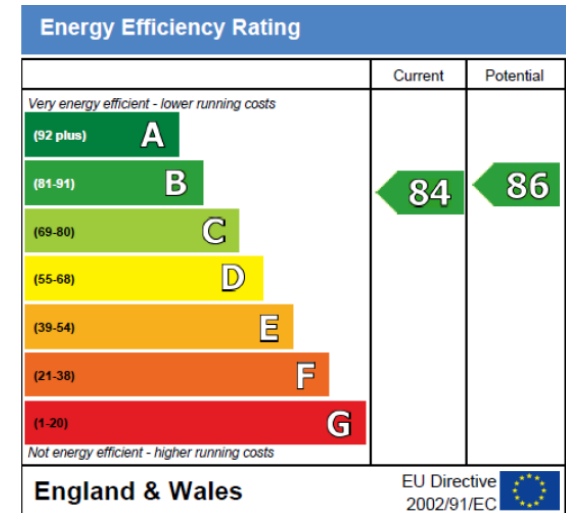

Benham & Reeves

Garand Court, Eden Grove, N7

£400 per week, £1,733 per month + fees

www.benhams.com

5TH FLOOR
TOTAL APPROX. FLOOR AREA 496 SQ.FT. (46.1 SQ.M.)

Whilst every attempt has been made to ensure the accuracy of the floor plan contained here, measurements of doors, windows, rooms and any other items are approximate and no responsibility is taken for any error, omission, or mis-statement. This plan is for illustrative purposes only and should be used as such by any prospective purchaser. The services, systems and appliances shown have not been tested and no guarantee as to their operability or efficiency can be given
Made with Metropix ©2018