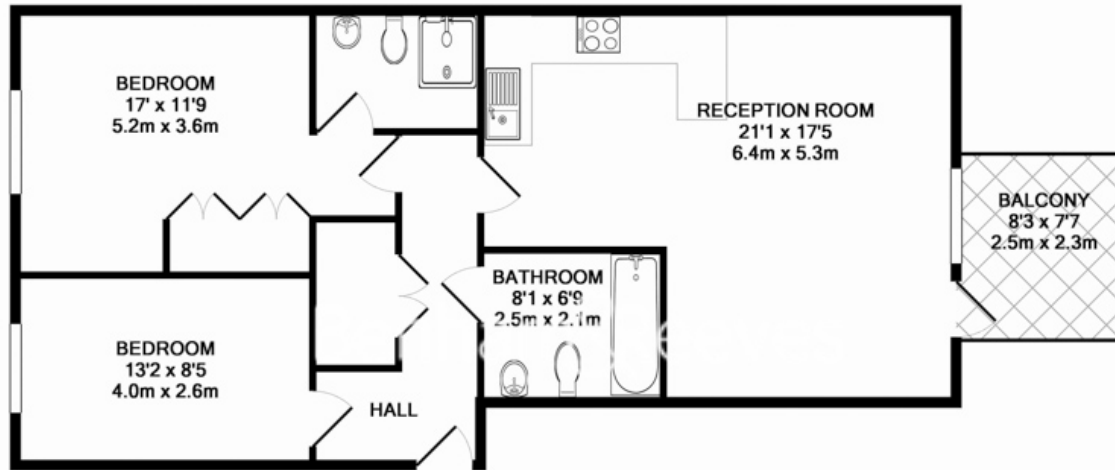

# Carronade Court, Eden Grove, N7

£555 per week, £2,405 per month + fees

www.benhams.com

00287-127CC.EG.N7 - 3RD FLOOR  
TOTAL APPROX. FLOOR AREA 783 SQ.FT. (72.8 SQ.M.)

Whilst every attempt has been made to ensure the accuracy of the floor plan contained here, measurements of doors, windows, rooms and any other items are approximate and no responsibility is taken for any error, omission, or mis-statement. This plan is for illustrative purposes only and should be used as such by any prospective purchaser. The services, systems and appliances shown have not been tested and no guarantee as to their operability or efficiency can be given  
Made with Metropix ©2015