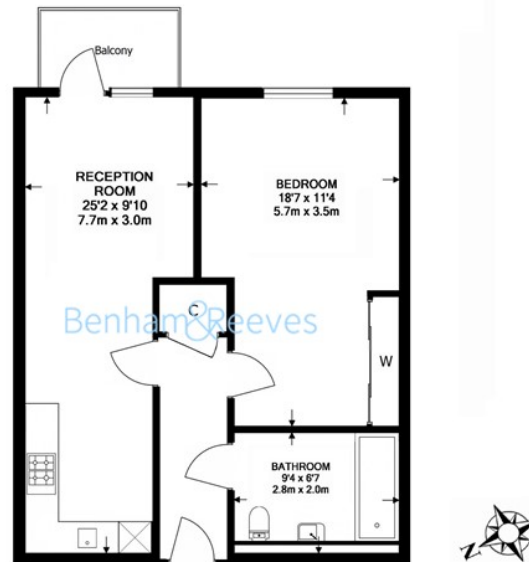

Mercury House, Epsom, KT17

£324 per week, £1,404 per month + fees

www.benhams.com

TOTAL APPROX. FLOOR AREA 533 SQ.FT. (49.5 SQ.M.)