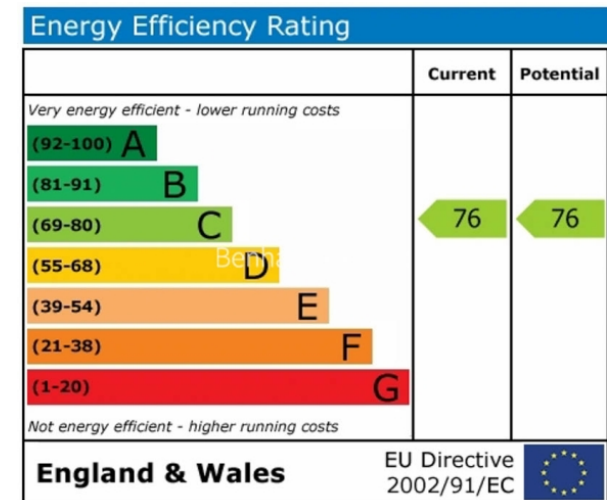

Ravenscroft Court, Essian Sreet, E1

£416 per week, £1,803 per month + fees

www.benhams.com

London branches open six days a week Mon - Sat

Canary Wharf | City | Colindale | Dartmouth Park | Ealing | Fulham
Hammersmith | Hampstead | Highgate | Hyde Park | Kensington | Kew
Knightsbridge | Nine Elms | Shoreditch | Southall | Surrey Quays
Wapping | Wembley | White City | Woolwich

International offices

China | Hong Kong SAR | India | Indonesia | Qatar | Malaysia | Middle East |
Singapore | South Africa | Thailand | Turkey

Benham & Reeves