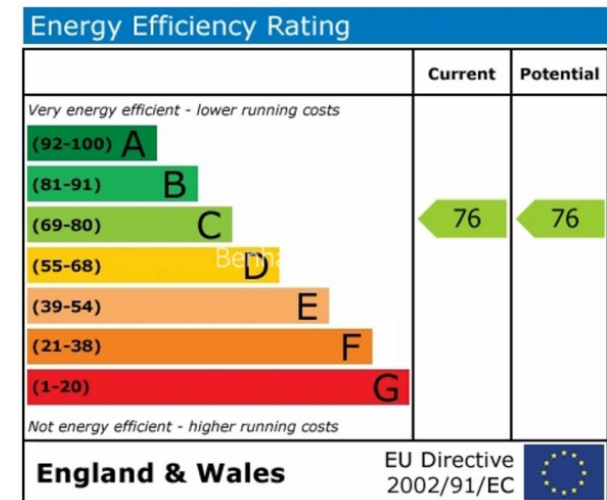

Ravenscroft Court, Essian Sreet, E1

£416 per week, £1,803 per month + fees

www.benhams.com

London branches open six days a week Mon - Sat

Canary Wharf | City | Colindale | Dartmouth Park | Ealing | Fulham
Hammersmith | Hampstead | Highgate | Hyde Park | Kensington | Kew
Knightsbridge | Nine Elms | Shoreditch | Southall | Surrey Quays
Wapping | Wembley | White City | Woolwich

International offices

China | Hong Kong SAR | India | Indonesia | Qatar | Malaysia | Middle East | Pakistan
Singapore | South Africa | Thailand | Turkey

Benham & Reeves