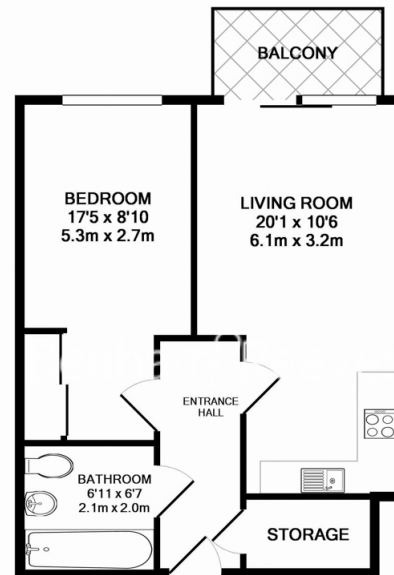

Ravenscroft Court, Essian Sreet, E1

£416 per week, £1,803 per month + fees

www.benhams.com

RAVENS CROFT, E1 4QE
TOTAL APPROX. FLOOR AREA 457 SQ.FT. (42.4 SQ.M.)