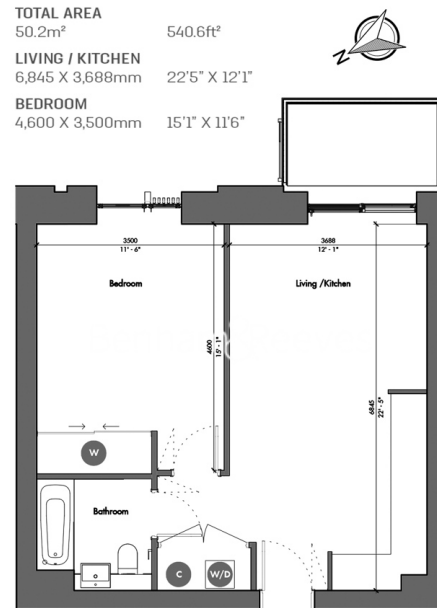

Navigation Point, Ferry Lane, N17

£462 per week, £2,000 per month + fees

www.benhams.com